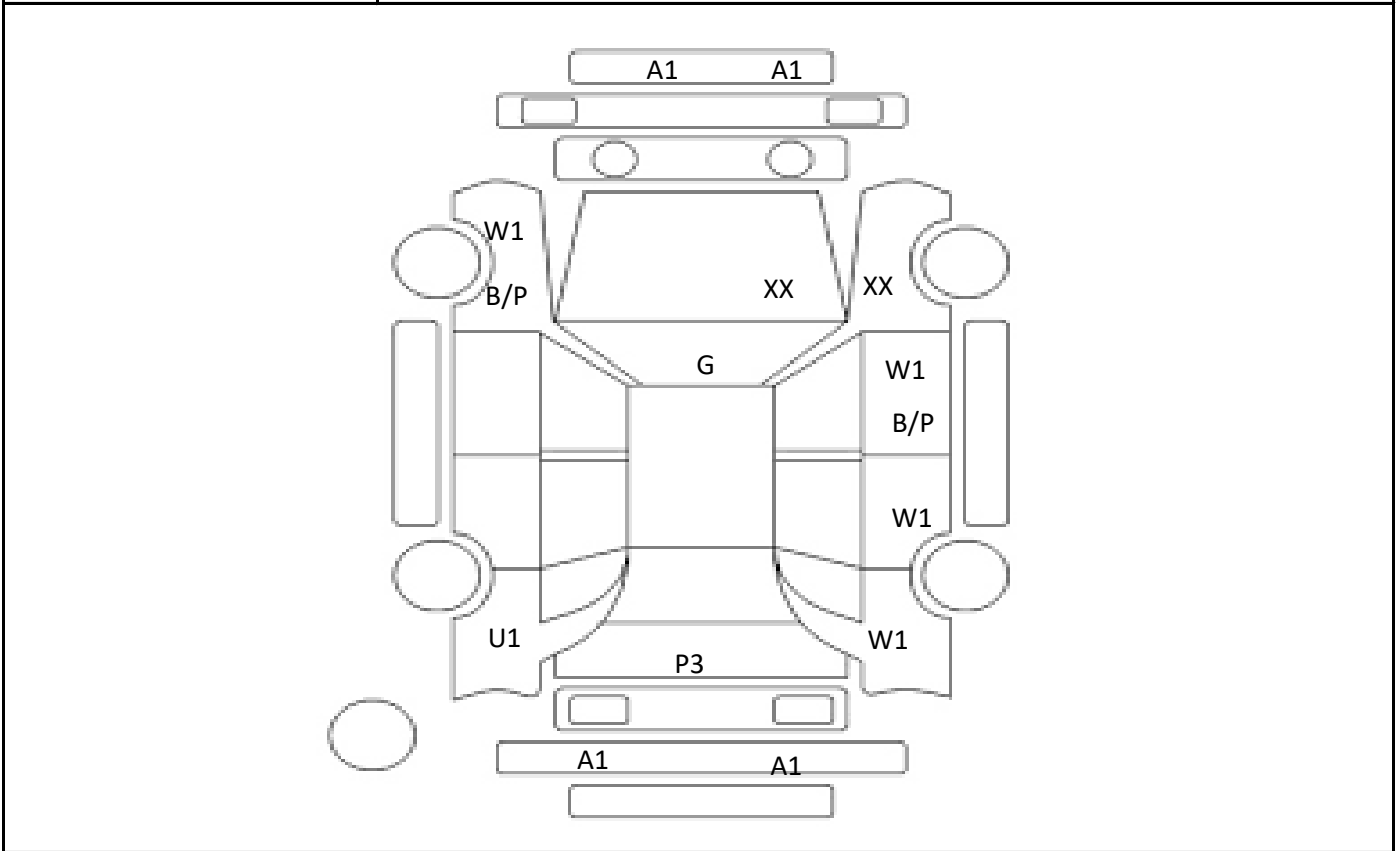

Car Number	Chassis Number
G34-C91	ZVW41-3297561

(Remark)

A(Scratch) U(Dent) S(Rust) W(Uneven paint) X(Crack) C(Corrode) P(Paint Faded)
 XX(Replacement) X(Replacement requires) G(Stone chip in the glass) Scale: 1 < 2 < 3 < 4