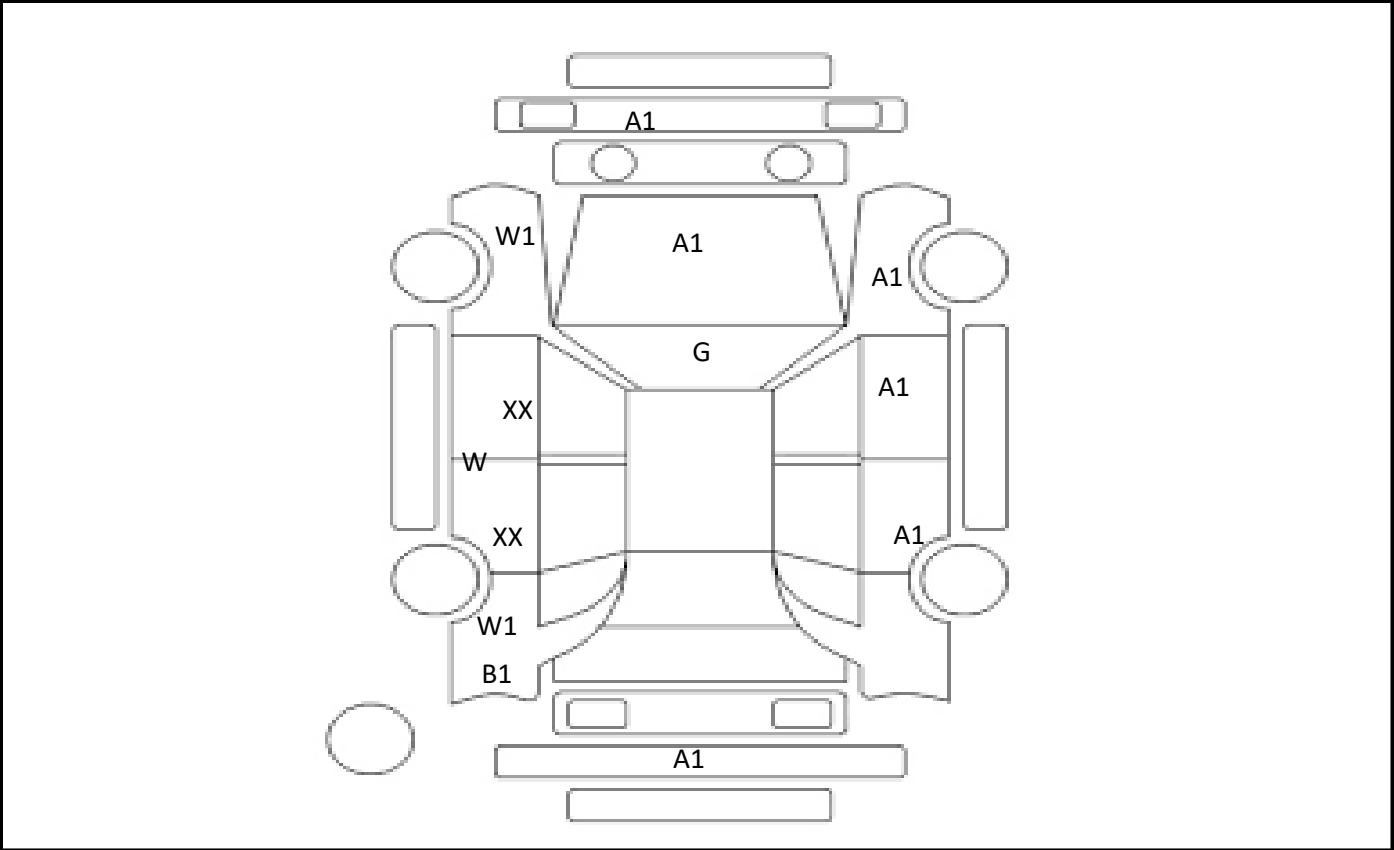

Car Number	Chassis Number
G26-B16	ACU30-0096210

(Remark)

A(Scratch)      U(Dent)      S(Rust)      W(Uneven paint)      X(Crack)      C(Corrode)      P(Paint Faded)  
 XX(Replacement)      X(Replacement requires)      G(Stone chip in the glass)      Scale: 1 < 2 < 3 < 4