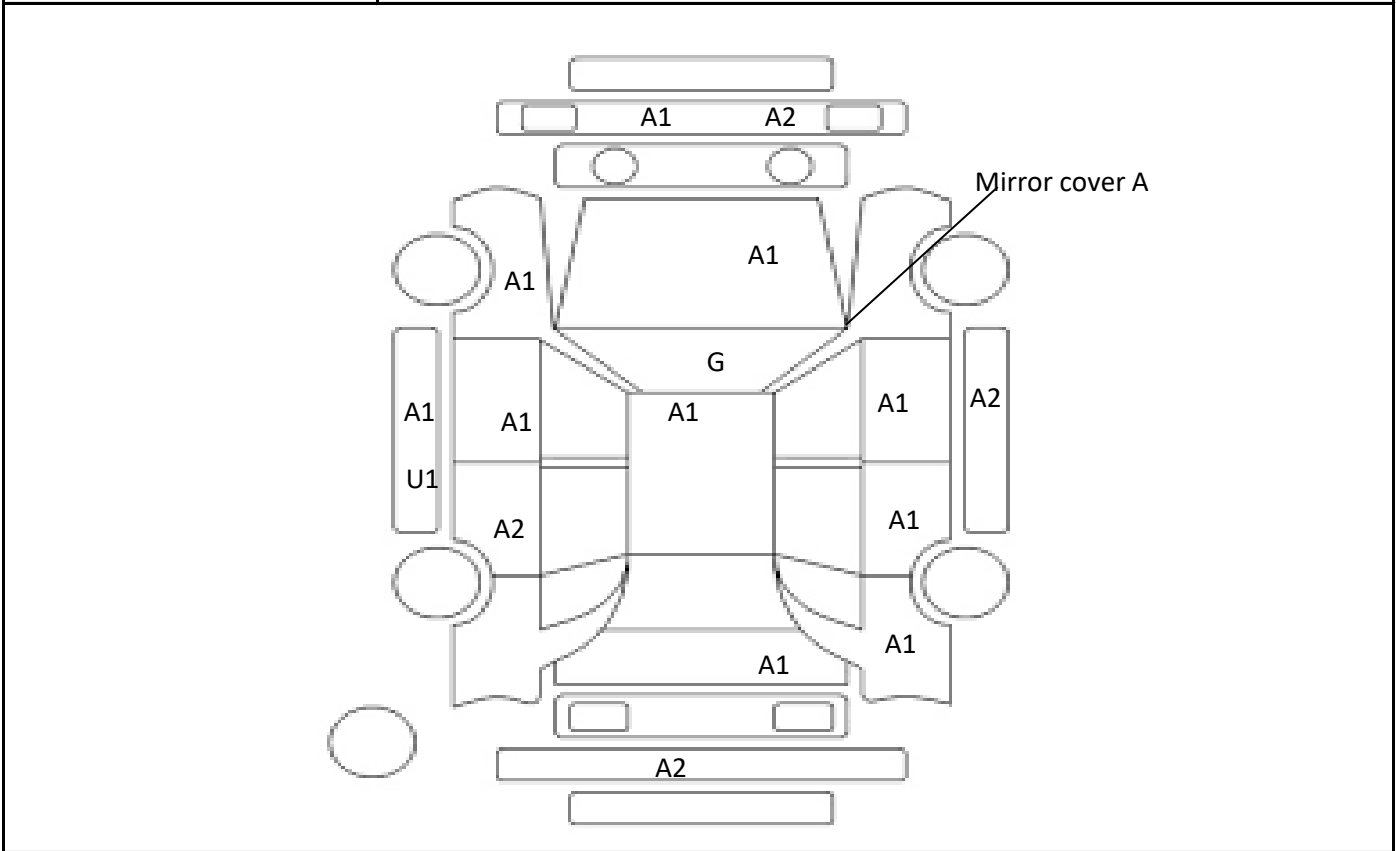

Car Number	Chassis Number
G23-B90	AYZ10-1001567

(Remark)
Tint film on the left side rear window is ripped a little bit