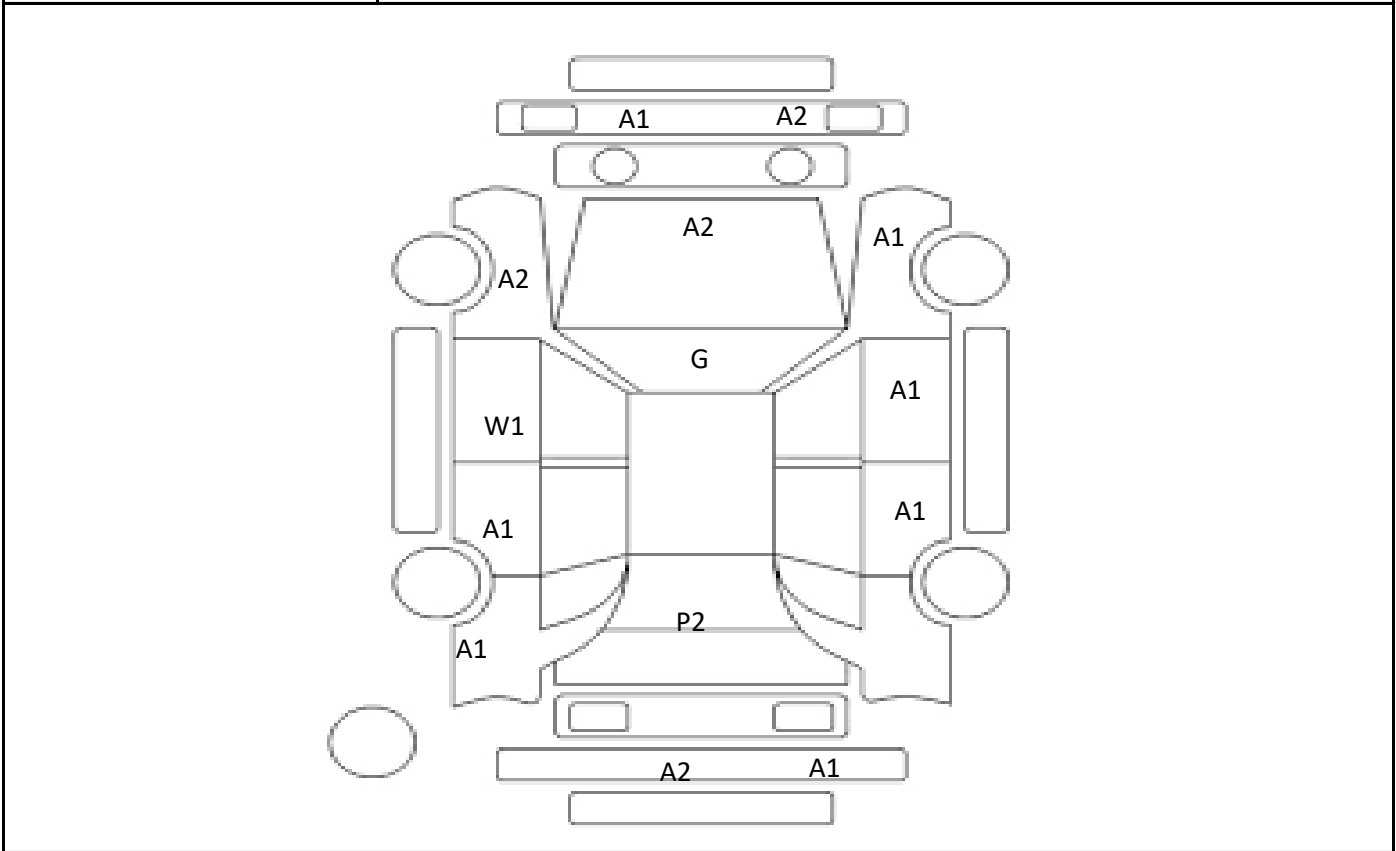

Car Number	Chassis Number
G23-A87	J210E-0025375

(Remark)
Weak battery

A(Scratch) U(Dent) S(Rust) W(Uneven paint) X(Crack) C(Corrode) P(Paint Faded)
 XX(Replacement) X(Replacement requires) G(Stone chip in the glass) Scale: 1 < 2 < 3 < 4