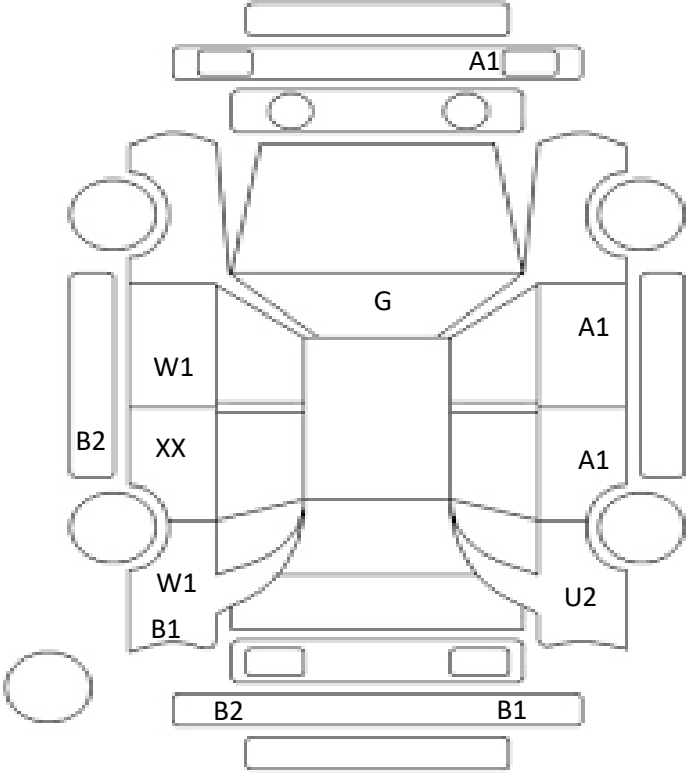

DATE
2025/2/18

Car Number	Chassis Number
G23-A59	NHW20-0051114

(Remark)  
Engine warning light on

A(Scratch)    U(Dent)    S(Rust)    W(Uneven paint)    X(Crack)    C(Corrode)    P(Paint Faded)  
 XX(Replacement)    X(Replacement requires)    G(Stone chip in the glass)    Scale: 1 < 2 < 3 < 4