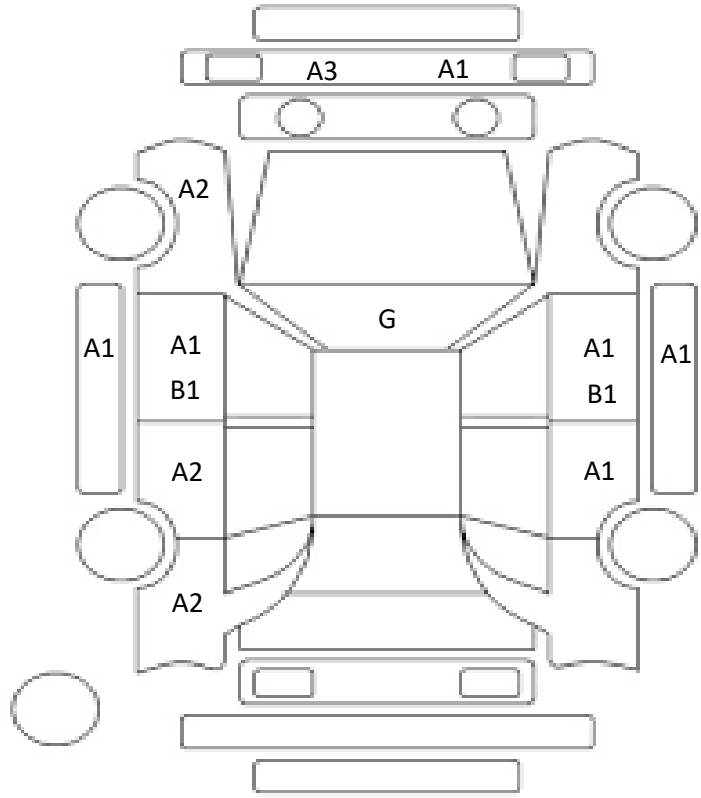

DATE
2025/3/28

Car Number	Chassis Number
G22-C84	ZWE211-6030134

(Remark)

A(Scratch)      U(Dent)      S(Rust)      W(Uneven paint)      X(Crack)      C(Corrode)      P(Paint Faded)  
 XX(Replacement)      X(Replacement requires)      G(Stone chip in the glass)      Scale: 1 < 2 < 3 < 4