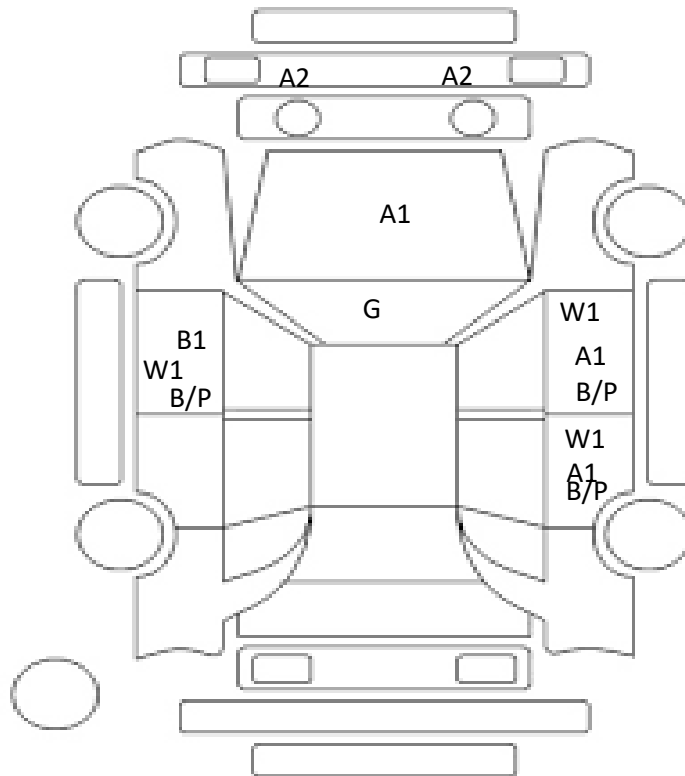

Car Number	Chassis Number
G22-A22	ZVW51-6130661

(Remark)

A(Scratch) U(Dent) S(Rust) W(Uneven paint) X(Crack) C(Corrode) P(Paint Faded)
 XX(Replacement) X(Replacement requires) G(Stone chip in the glass) Scale: 1 < 2 < 3 < 4