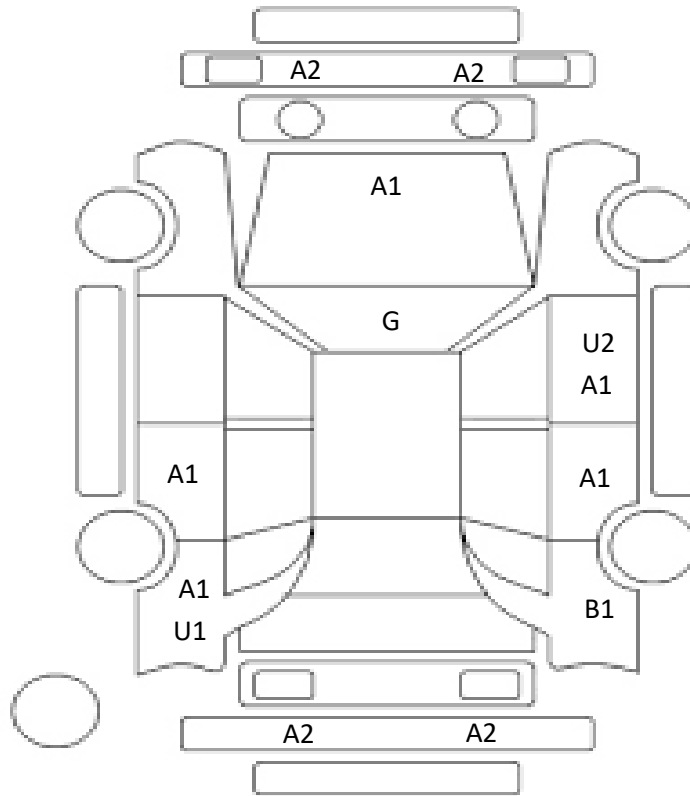

DATE
2025/4/1

Car Number	Chassis Number
G21-C99	NKE165-7152141

(Remark)

A(Scratch) U(Dent) S(Rust) W(Uneven paint) X(Crack) C(Corrode) P(Paint Faded)
 XX(Replacement) X(Replacement requires) G(Stone chip in the glass) Scale: 1 < 2 < 3 < 4