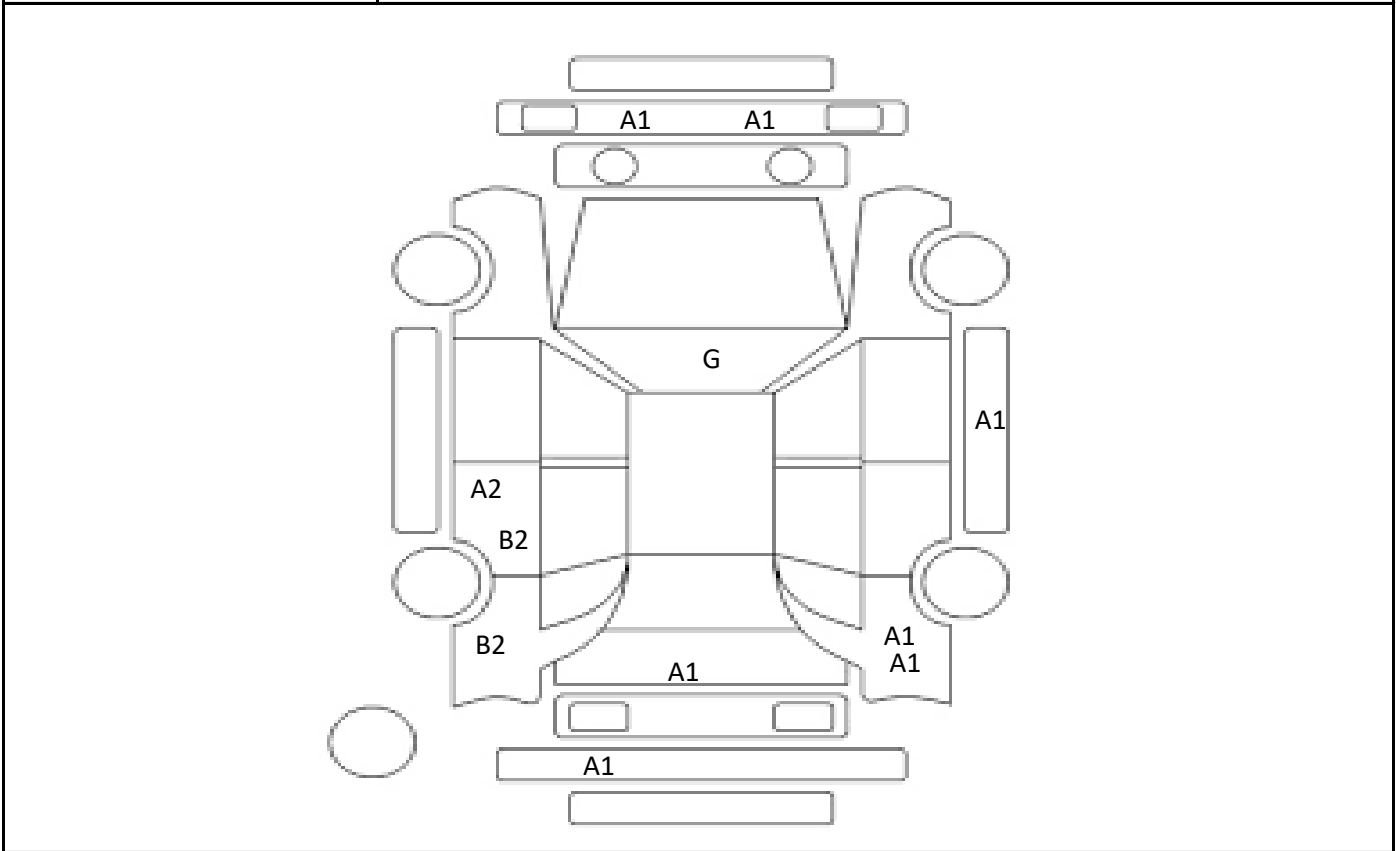

Car Number	Chassis Number
G21-B47	ZRR70-0285105

(Remark)

A(Scratch) U(Dent) S(Rust) W(Uneven paint) X(Crack) C(Corrode) P(Paint Faded)
 XX(Replacement) X(Replacement requires) G(Stone chip in the glass) Scale: 1 < 2 < 3 < 4