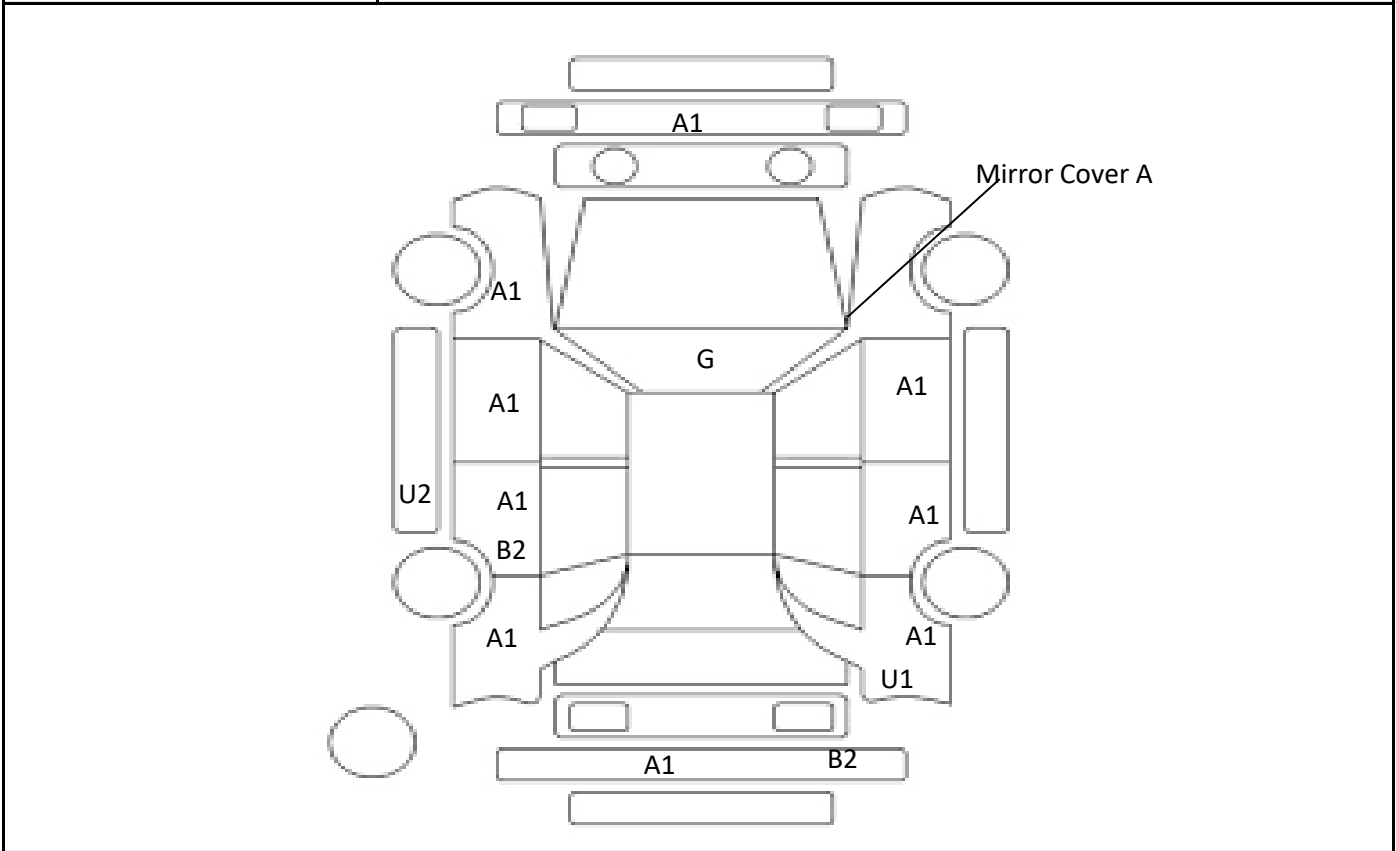

Car Number	Chassis Number
G21-A33	ZYX10-2036569

(Remark)

A(Scratch) U(Dent) S(Rust) W(Uneven paint) X(Crack) C(Corrode) P(Paint Faded)
 XX(Replacement) X(Replacement requires) G(Stone chip in the glass) Scale: 1 < 2 < 3 < 4