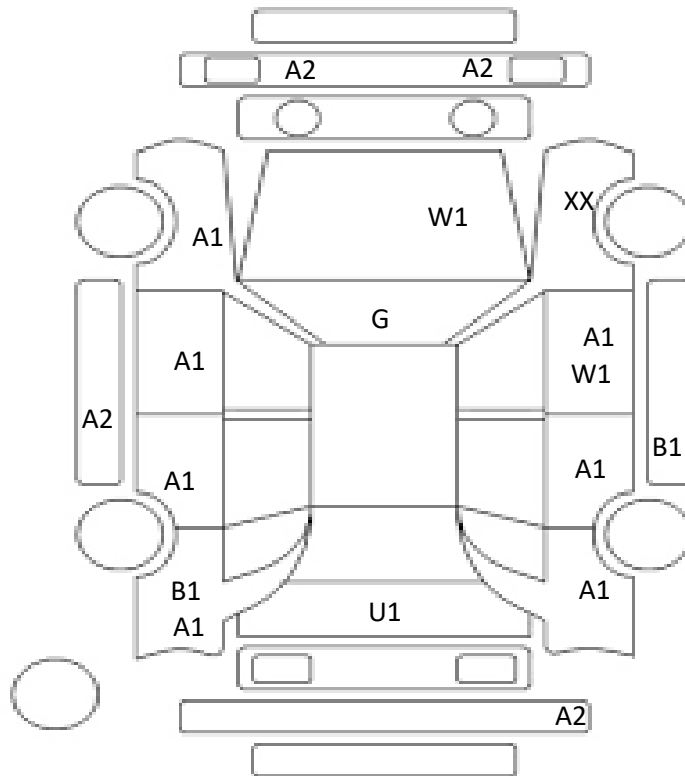

Car Number	Chassis Number
G18-A12	ANF10-2025789

(Remark)

A(Scratch)      U(Dent)      S(Rust)      W(Uneven paint)      X(Crack)      C(Corrode)      P(Paint Faded)  
 XX(Replacement)      X(Replacement requires)      G(Stone chip in the glass)      Scale: 1 < 2 < 3 < 4