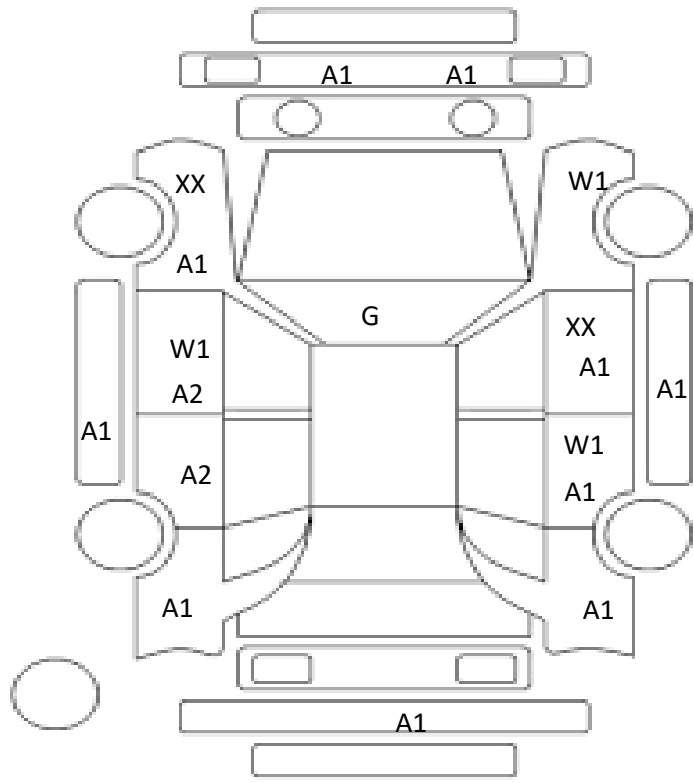

DATE
2025/4/18

Car Number	Chassis Number
G17-C16	SCP92-1049386

(Remark)
Left side power mirror doesn't work

A(Scratch) U(Dent) S(Rust) W(Uneven paint) X(Crack) C(Corrode) P(Paint Faded)
 XX(Replacement) X(Replacement requires) G(Stone chip in the glass) Scale: 1 < 2 < 3 < 4