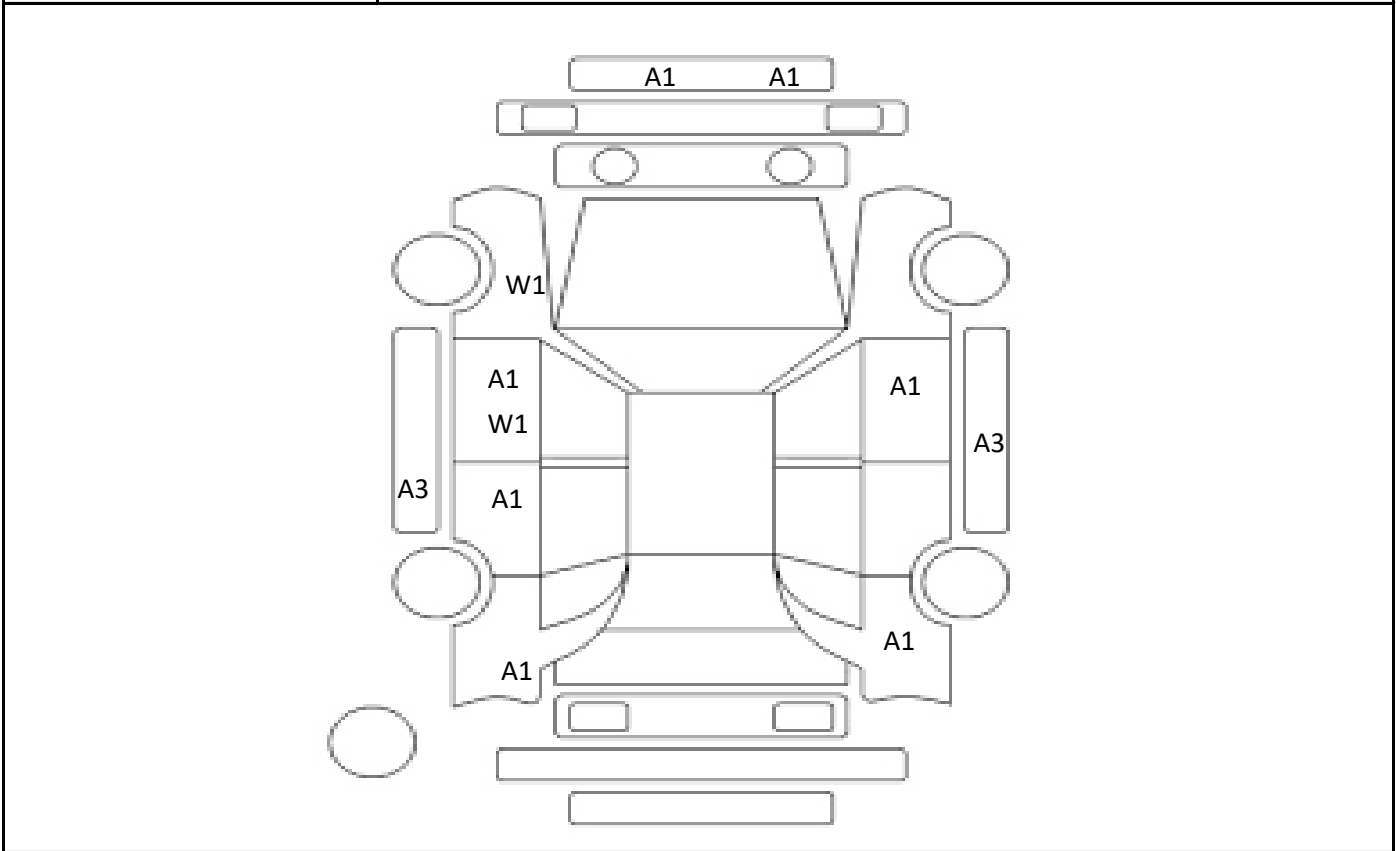

Car Number	Chassis Number
G16-B42	AZK10-2045926

(Remark)

A(Scratch) U(Dent) S(Rust) W(Uneven paint) X(Crack) C(Corrode) P(Paint Faded)
 XX(Replacement) X(Replacement requires) G(Stone chip in the glass) Scale: 1 < 2 < 3 < 4