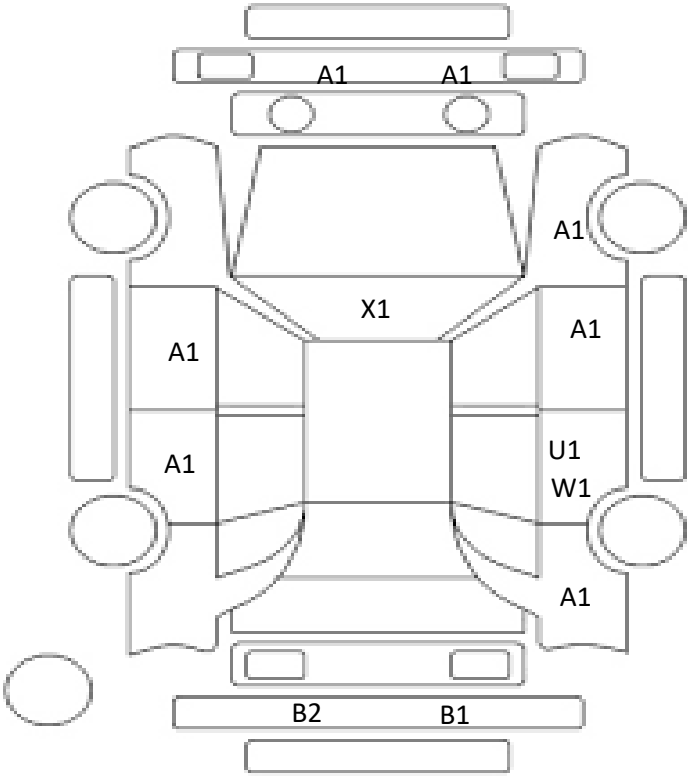

DATE
2025/1/30

Car Number	Chassis Number
G16-A41	ACA33-5255866

(Remark)
Both side power mirrors don't wrok

A(Scratch) U(Dent) S(Rust) W(Uneven paint) X(Crack) C(Corrode) P(Paint Faded)
 XX(Replacement) X(Replacement requires) G(Stone chip in the glass) Scale: 1 < 2 < 3 < 4