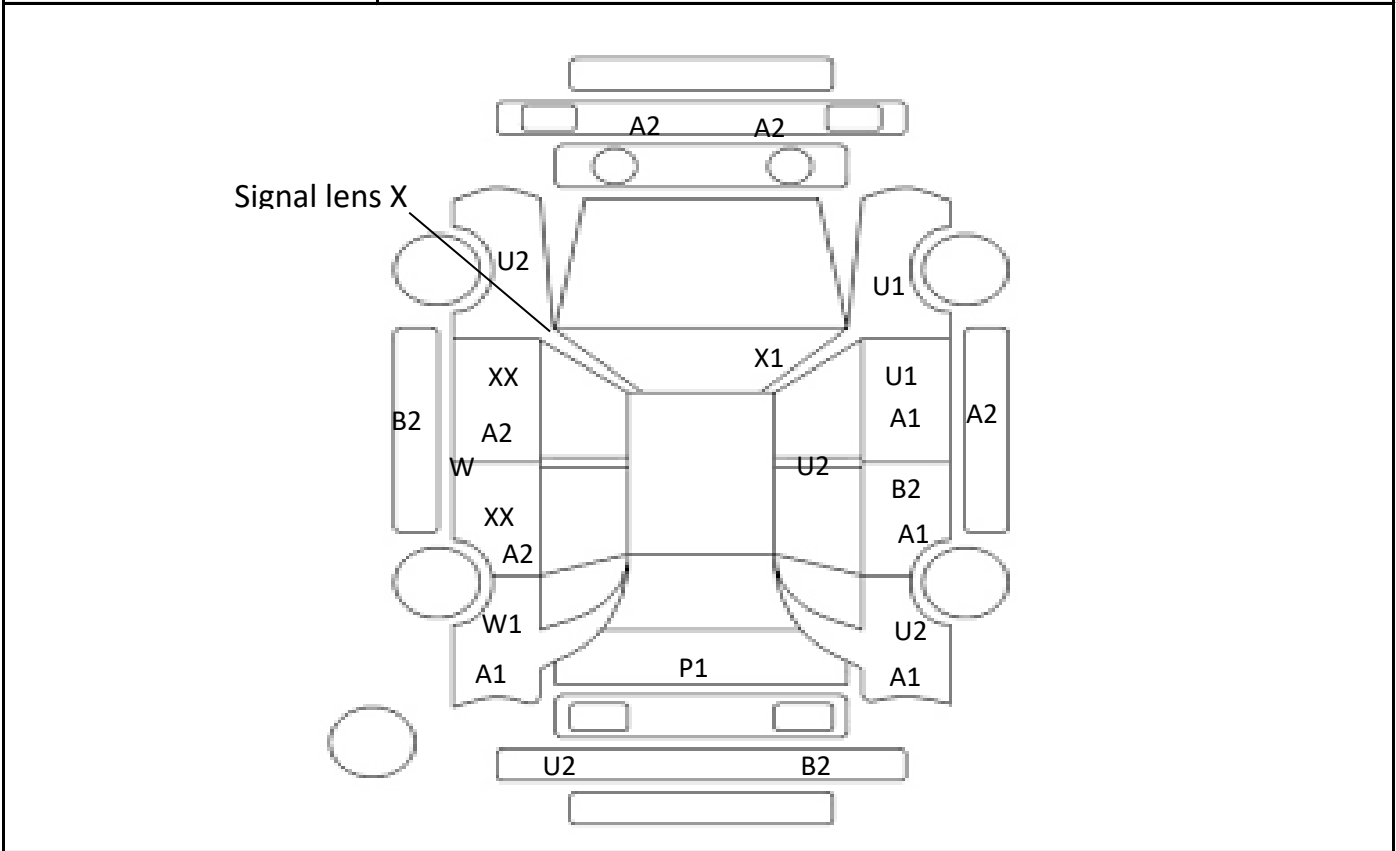

Car Number	Chassis Number
G15-B65	AZK10-2020641

(Remark)

A(Scratch) U(Dent) S(Rust) W(Uneven paint) X(Crack) C(Corrode) P(Paint Faded)

XX(Replacement) X(Replacement requires) G(Stone chip in the glass) Scale: 1 < 2 < 3 < 4