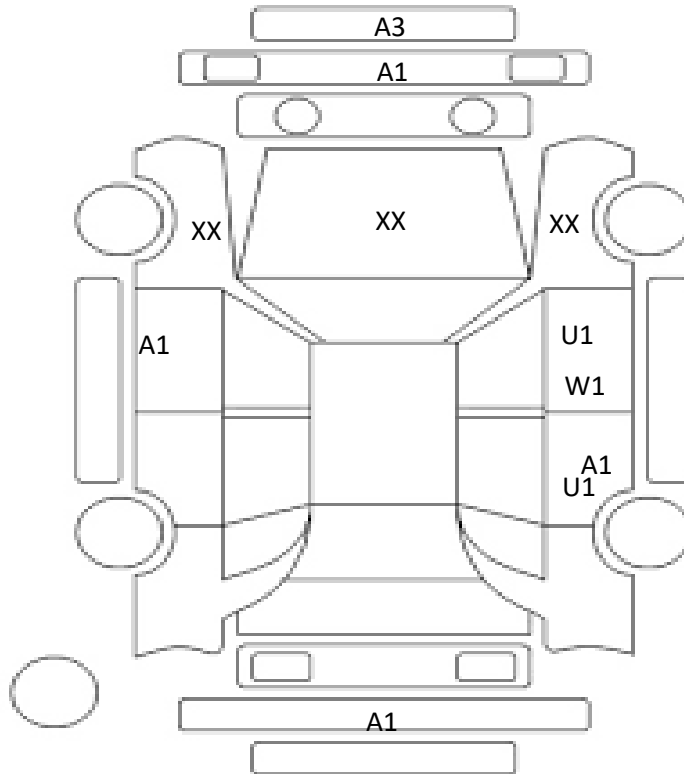

Car Number	Chassis Number
G15-A71	ZRR80-0246098

(Remark)

A(Scratch) U(Dent) S(Rust) W(Uneven paint) X(Crack) C(Corrode) P(Paint Faded)

XX(Replacement) X(Replacement requires) G(Stone chip in the glass) Scale: 1 < 2 < 3 < 4