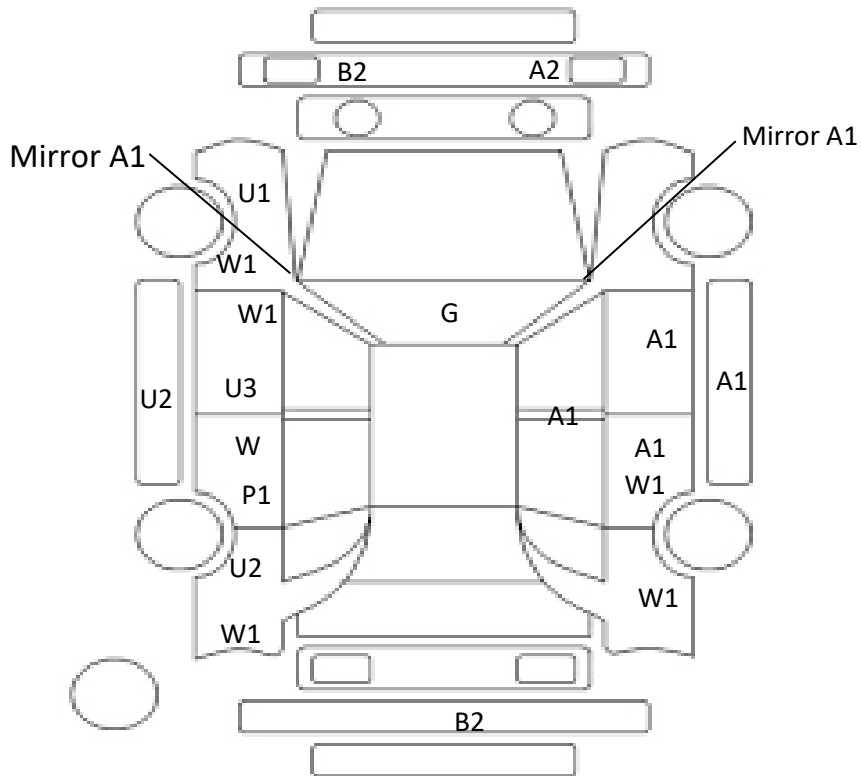

Car Number	Chassis Number
G15-A56	ZRT260-3075540

(Remark)

A(Scratch) U(Dent) S(Rust) W(Uneven paint) X(Crack) C(Corrode) P(Paint Faded)

XX(Replacement) X(Replacement requires) G(Stone chip in the glass) Scale: 1 < 2 < 3 < 4