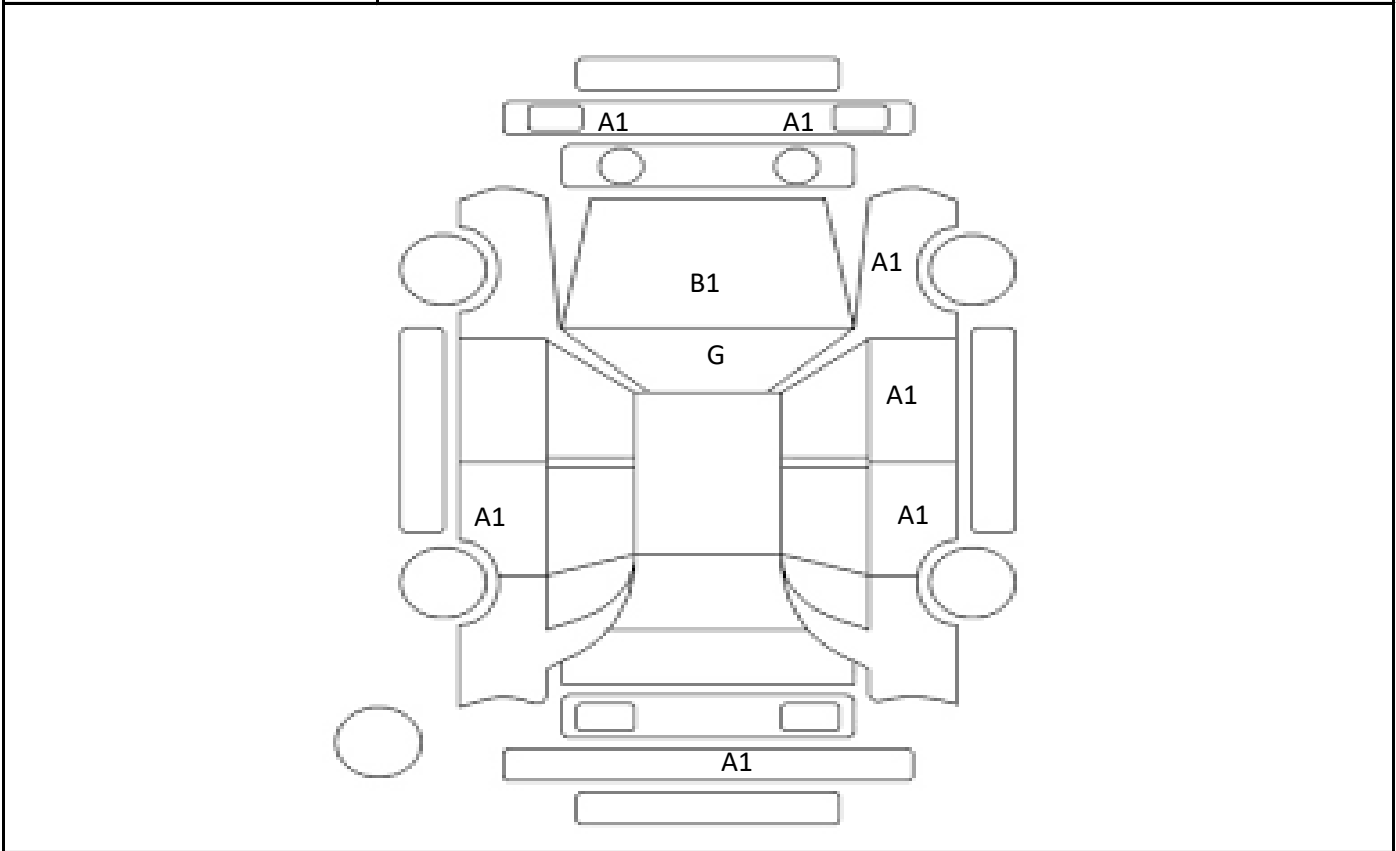

DATE
2025/1/31

Car Number	Chassis Number
G15-A26	NKE165-7225309

(Remark)

A(Scratch) U(Dent) S(Rust) W(Uneven paint) X(Crack) C(Corrode) P(Paint Faded)
 XX(Replacement) X(Replacement requires) G(Stone chip in the glass) Scale: 1 < 2 < 3 < 4