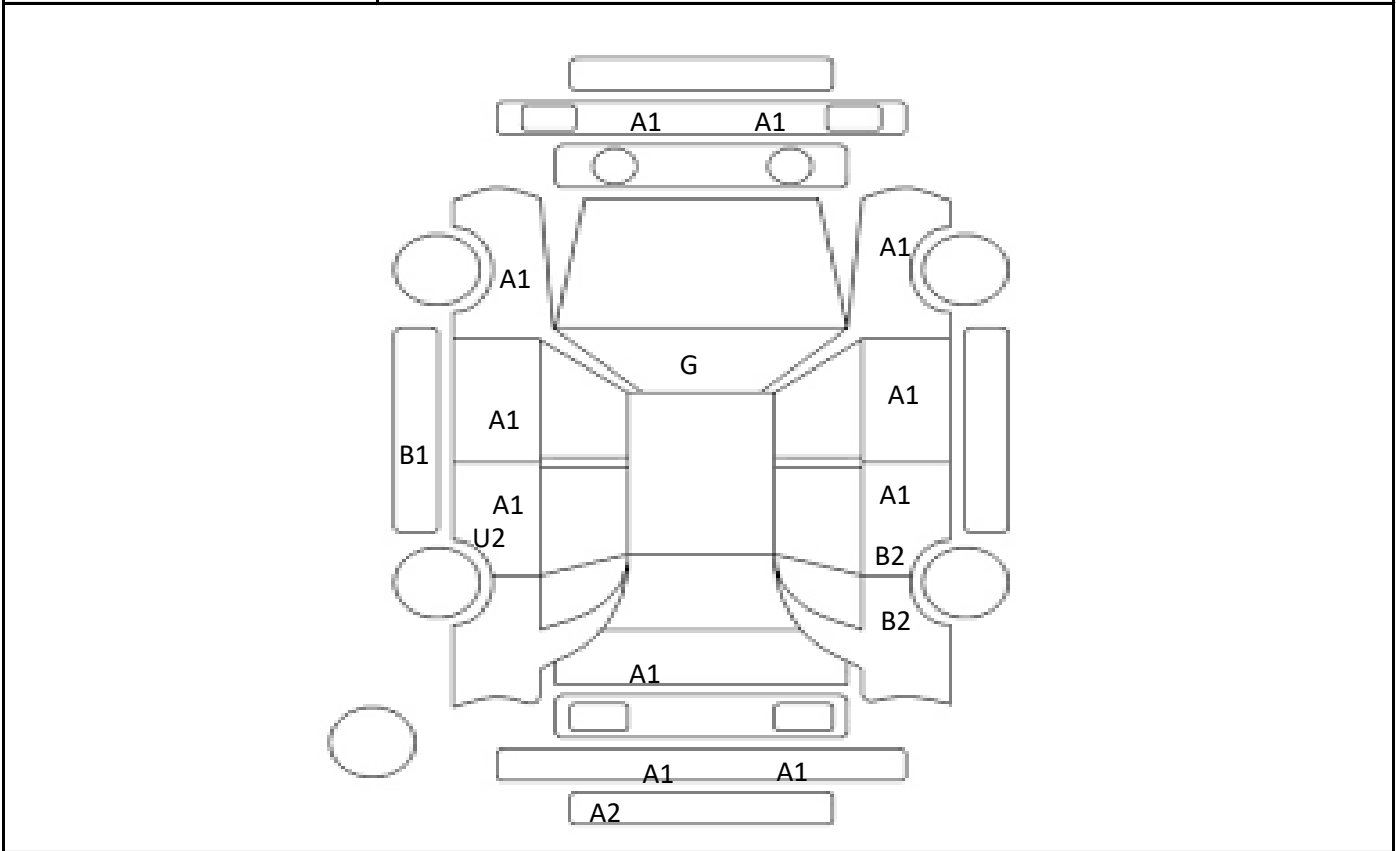

Car Number	Chassis Number
G14-C83	ZWR80-0028638

(Remark)

A(Scratch)      U(Dent)      S(Rust)      W(Uneven paint)      X(Crack)      C(Corrode)      P(Paint Faded)  
 XX(Replacement)      X(Replacement requires)      G(Stone chip in the glass)      Scale: 1 < 2 < 3 < 4