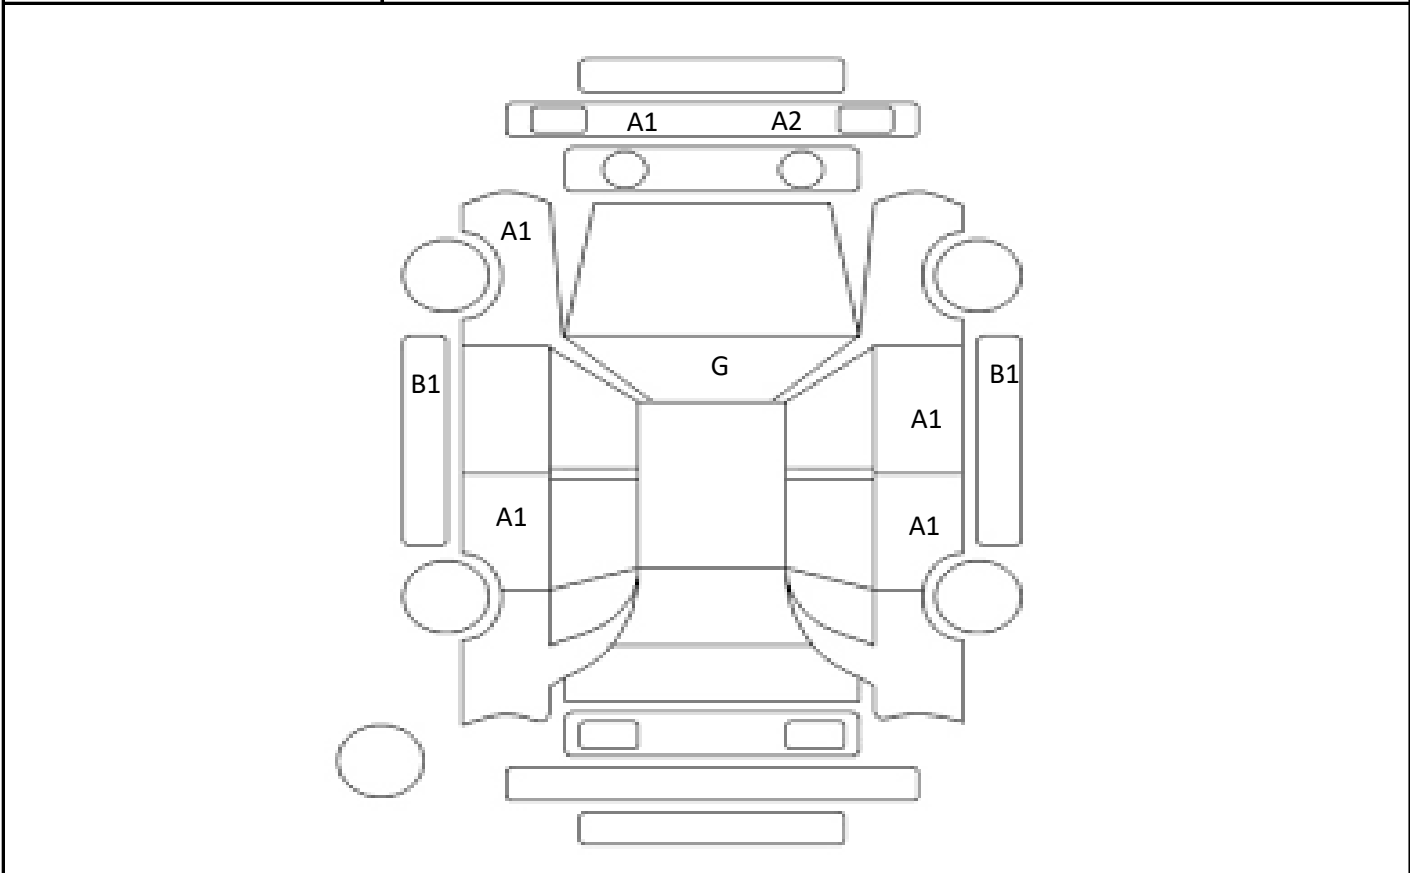

DATE
2025/3/28

Car Number	Chassis Number
G14-C16	ZVW50-6134303

(Remark)

A(Scratch)      U(Dent)      S(Rust)      W(Uneven paint)      X(Crack)      C(Corrode)      P(Paint Faded)  
 XX(Replacement)      X(Replacement requires)      G(Stone chip in the glass)      Scale: 1 < 2 < 3 < 4