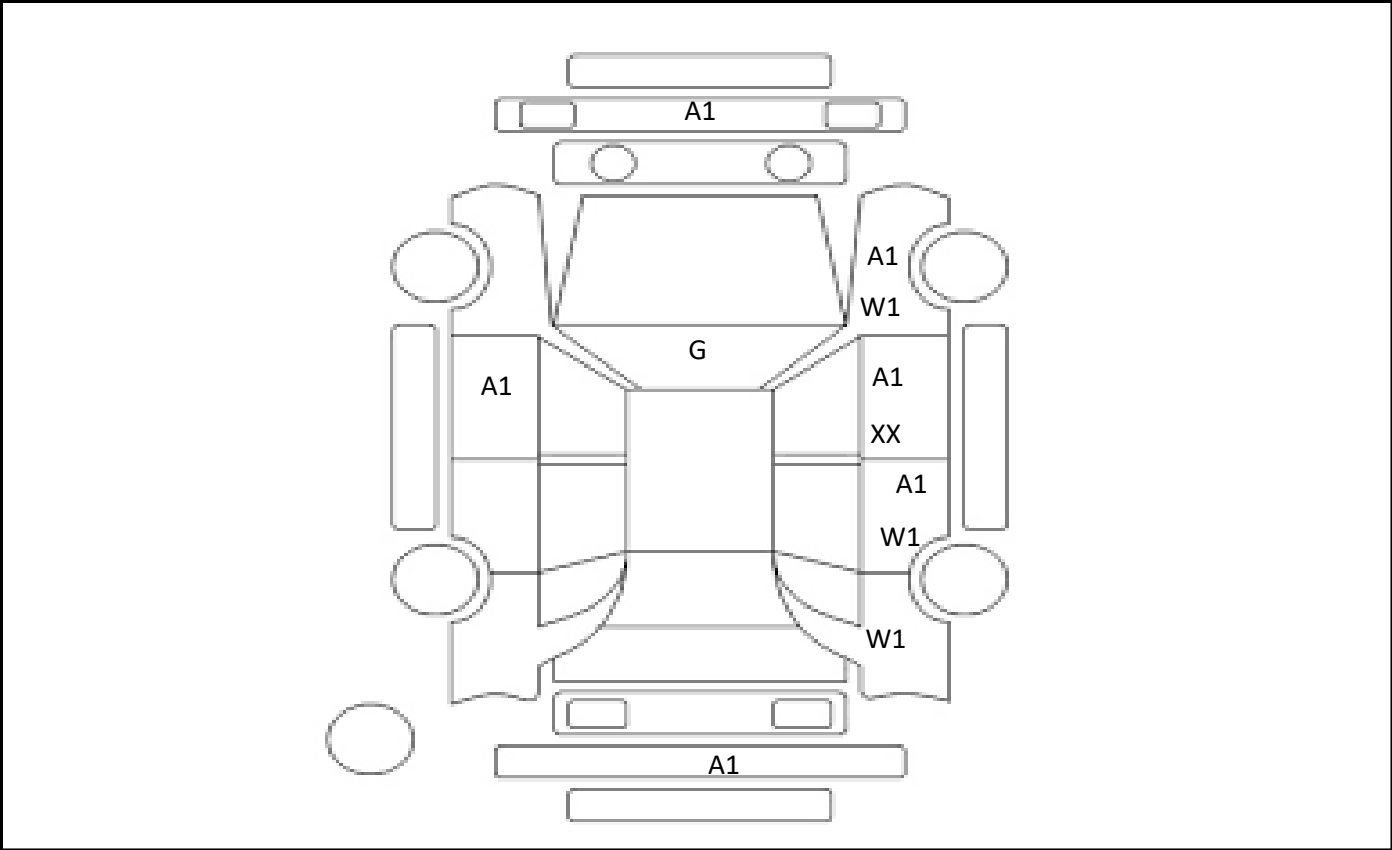

DATE
2025/2/4

Car Number	Chassis Number
G14-A16	GYL25-0003632

(Remark)

A(Scratch) U(Dent) S(Rust) W(Uneven paint) X(Crack) C(Corrode) P(Paint Faded)
 XX(Replacement) X(Replacement requires) G(Stone chip in the glass) Scale: 1 < 2 < 3 < 4