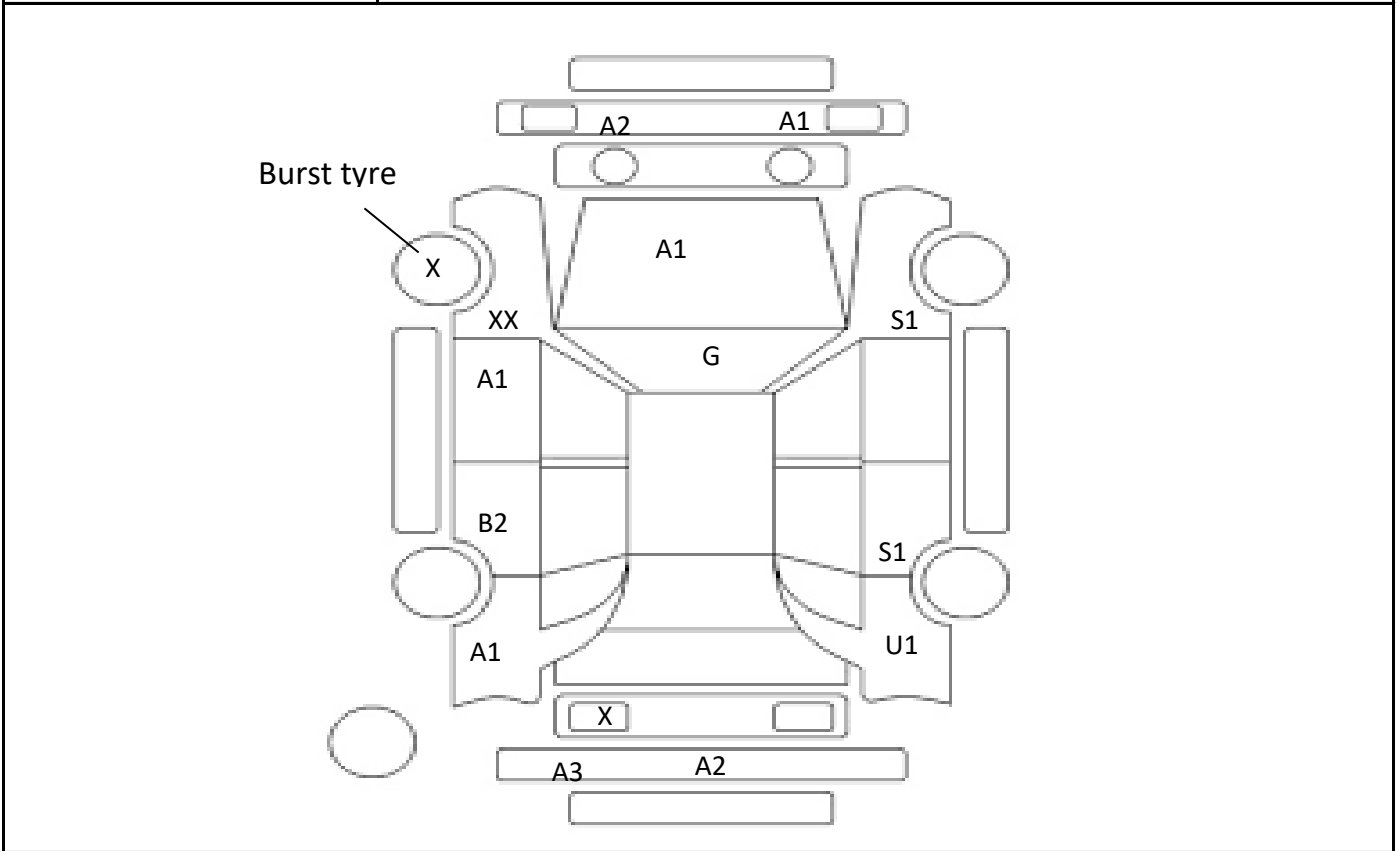

Car Number	Chassis Number
G11-B91	NHW20-3426139

(Remark)

A(Scratch)      U(Dent)      S(Rust)      W(Uneven paint)      X(Crack)      C(Corrode)      P(Paint Faded)  
 XX(Replacement)      X(Replacement requires)      G(Stone chip in the glass)      Scale: 1 < 2 < 3 < 4