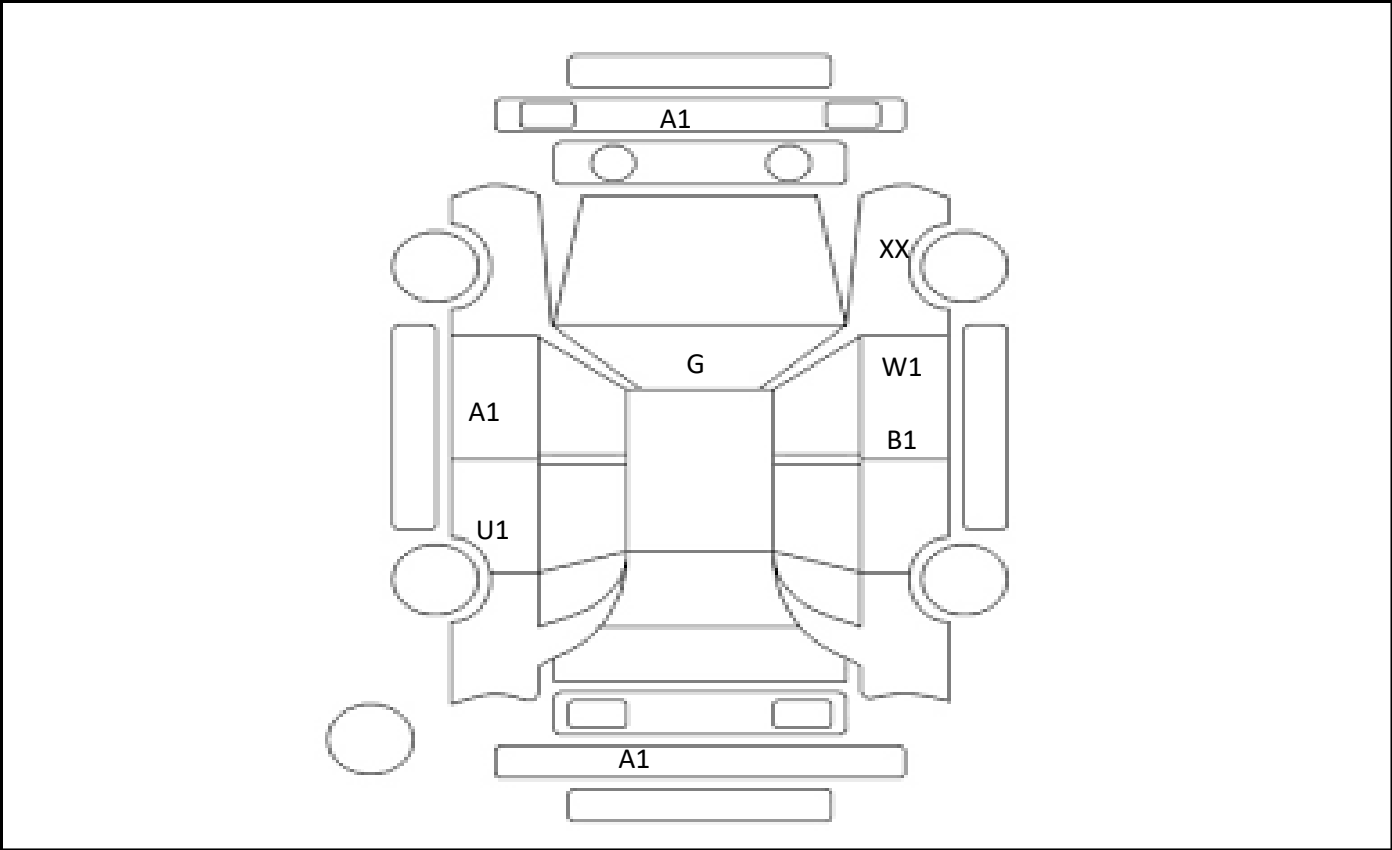

DATE
2025/3/21

Car Number	Chassis Number
G09-C09	ZVW50-8031846

(Remark)  
ITS©

A(Scratch)    U(Dent)    S(Rust)    W(Uneven paint)    X(Crack)    C(Corrode)    P(Paint Faded)  
 XX(Replacement)    X(Replacement requires)    G(Stone chip in the glass)    Scale: 1 < 2 < 3 < 4