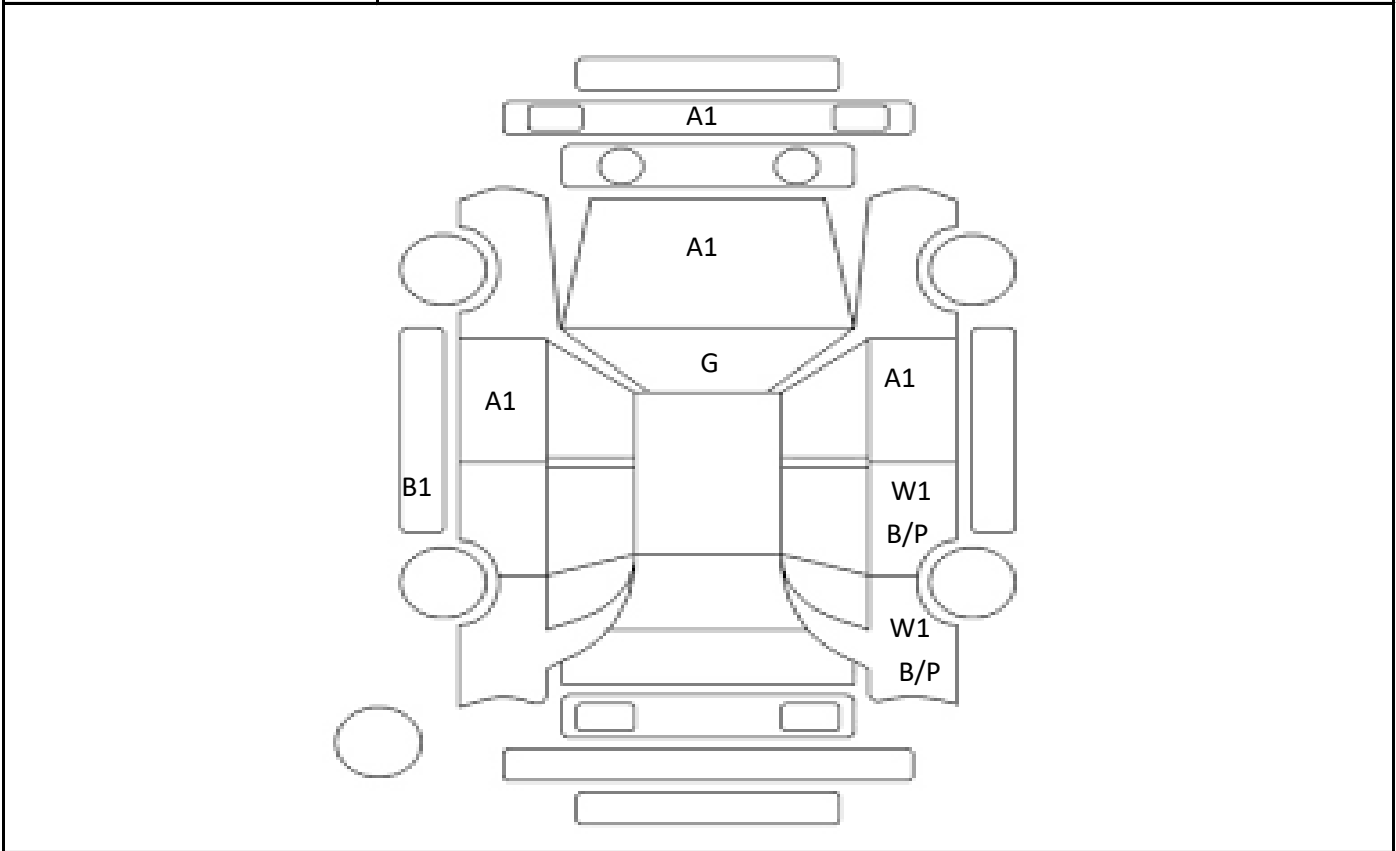

Car Number	Chassis Number
G09-A52	ZWE211-6019834

(Remark)

A(Scratch) U(Dent) S(Rust) W(Uneven paint) X(Crack) C(Corrode) P(Paint Faded)
 XX(Replacement) X(Replacement requires) G(Stone chip in the glass) Scale: 1 < 2 < 3 < 4