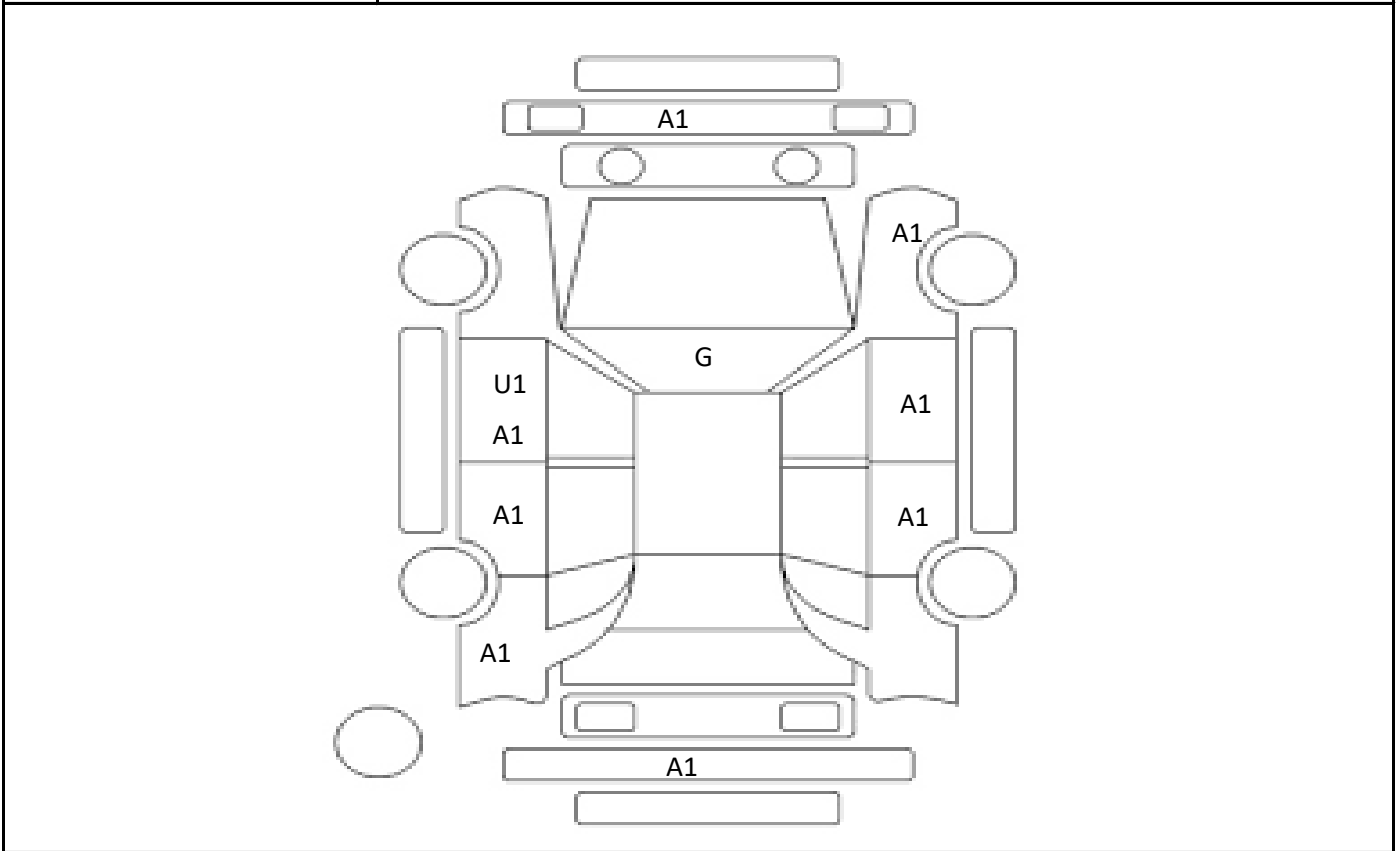

Car Number	Chassis Number
G09-A31	ZVW41-3366021

(Remark)

A(Scratch) U(Dent) S(Rust) W(Uneven paint) X(Crack) C(Corrode) P(Paint Faded)
 XX(Replacement) X(Replacement requires) G(Stone chip in the glass) Scale: 1 < 2 < 3 < 4