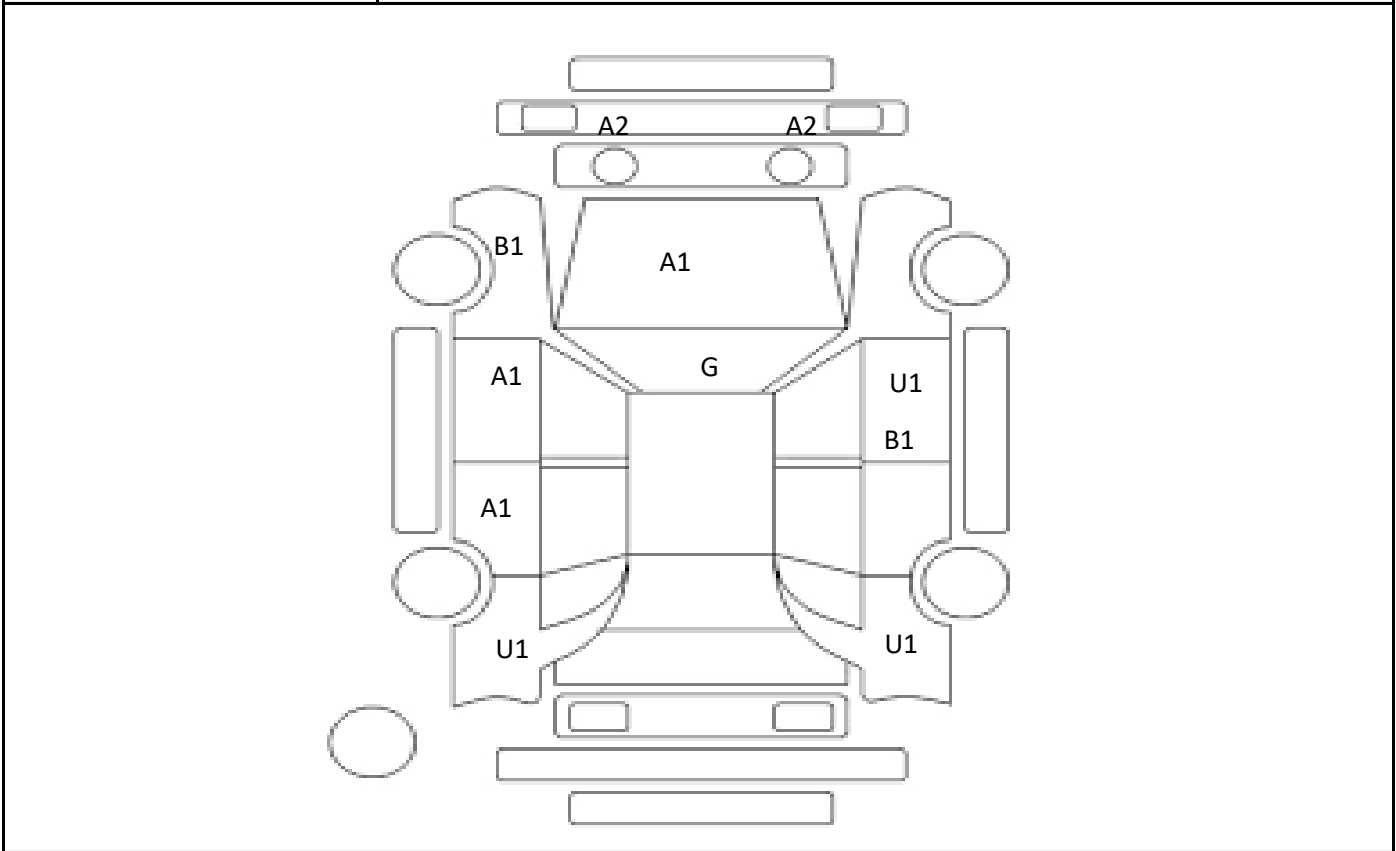

Car Number	Chassis Number
G06-C41	ZRE212-6004692

(Remark)

A(Scratch) U(Dent) S(Rust) W(Uneven paint) X(Crack) C(Corrode) P(Paint Faded)
 XX(Replacement) X(Replacement requires) G(Stone chip in the glass) Scale: 1 < 2 < 3 < 4