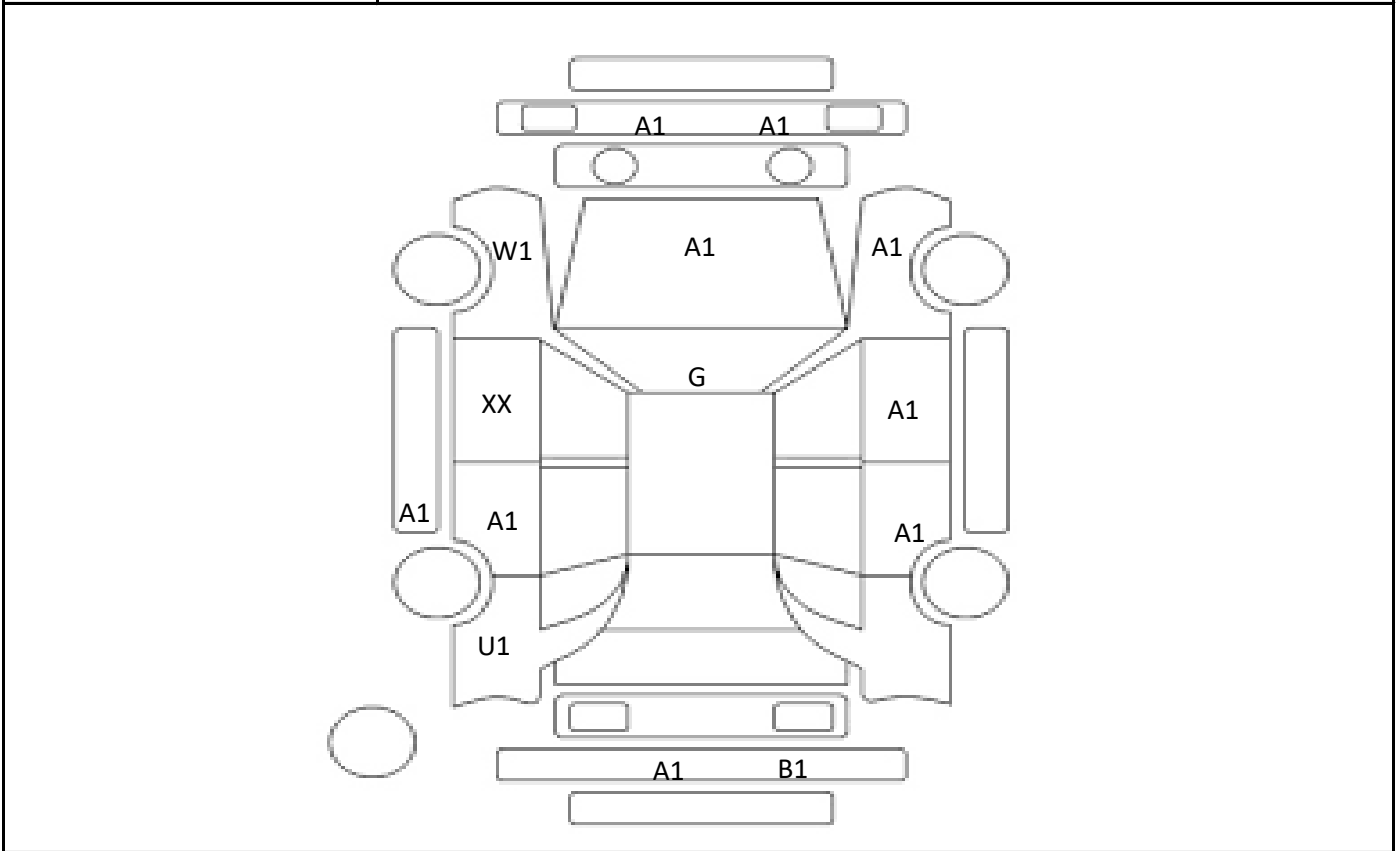

Car Number	Chassis Number
G05-B27	ZVW51-6065126

(Remark)

A(Scratch) U(Dent) S(Rust) W(Uneven paint) X(Crack) C(Corrode) P(Paint Faded)
 XX(Replacement) X(Replacement requires) G(Stone chip in the glass) Scale: 1 < 2 < 3 < 4