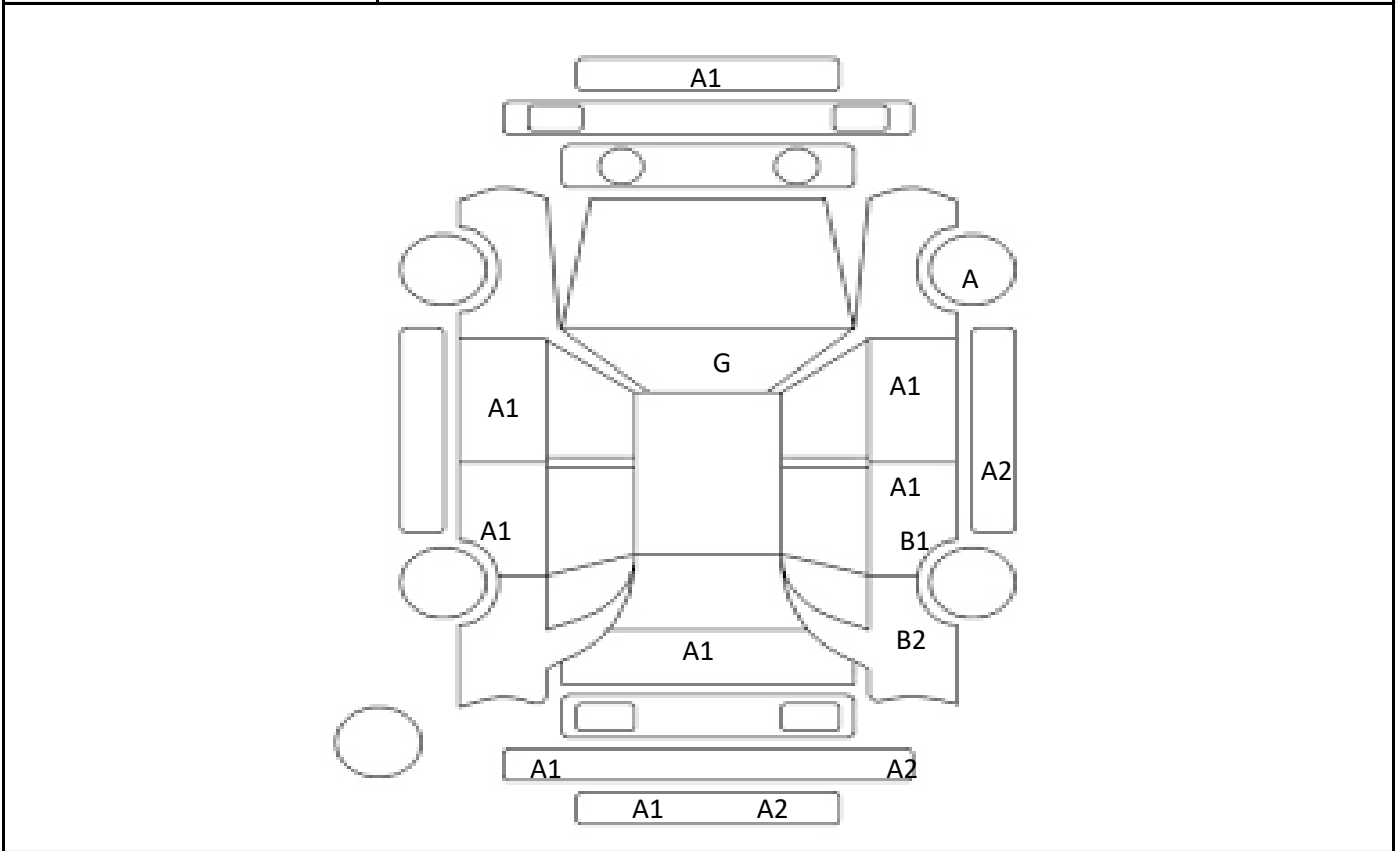

DATE
2025/1/15

Car Number	Chassis Number
G03-A61	GRS200-0045108

(Remark)

A(Scratch) U(Dent) S(Rust) W(Uneven paint) X(Crack) C(Corrode) P(Paint Faded)
 XX(Replacement) X(Replacement requires) G(Stone chip in the glass) Scale: 1 < 2 < 3 < 4