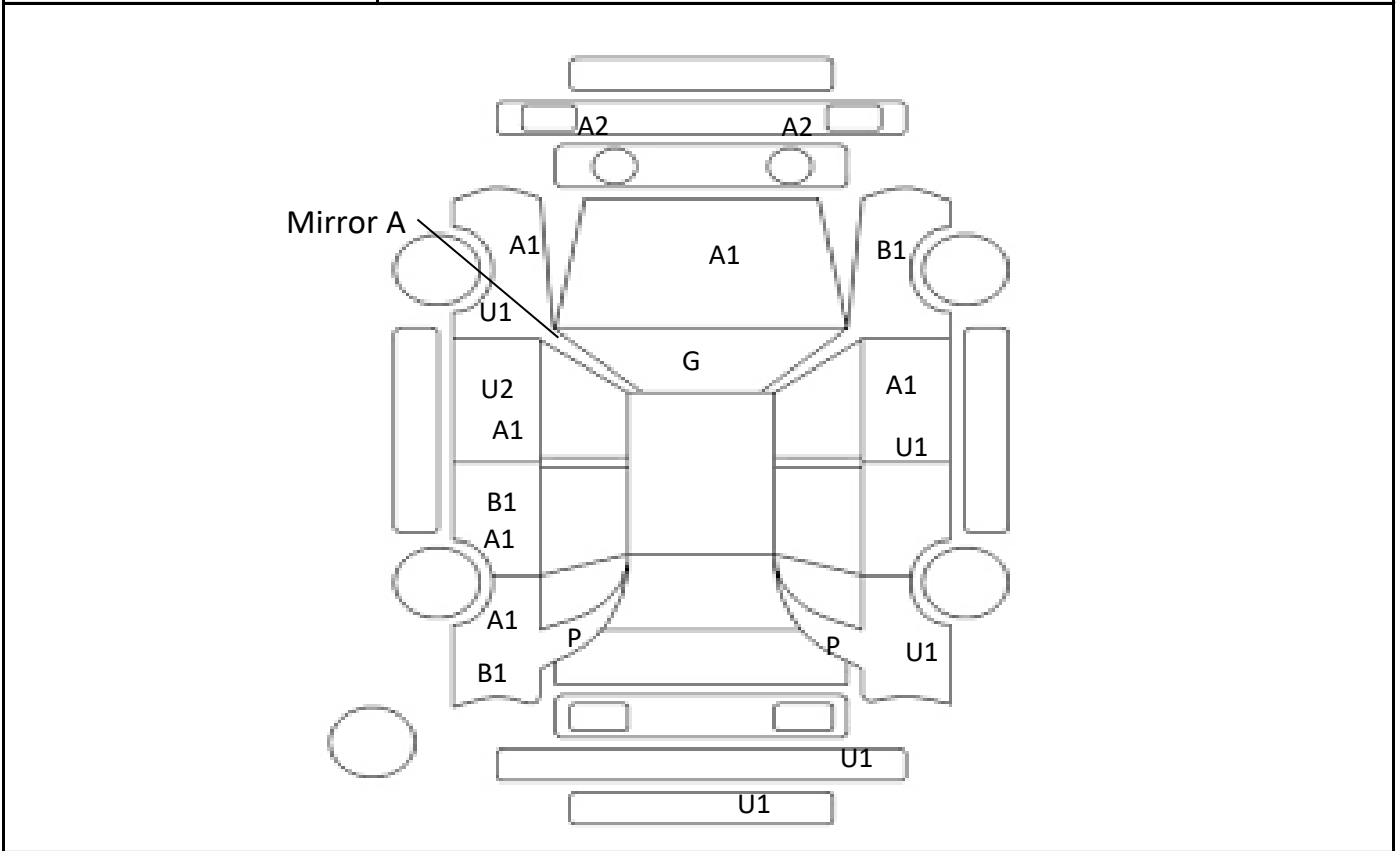

Car Number	Chassis Number
G02-C91	ZVW50-6096510

(Remark)

A(Scratch)    U(Dent)    S(Rust)    W(Uneven paint)    X(Crack)    C(Corrode)    P(Paint Faded)

XX(Replacement)    X(Replacement requires)    G(Stone chip in the glass)    Scale: 1 < 2 < 3 < 4