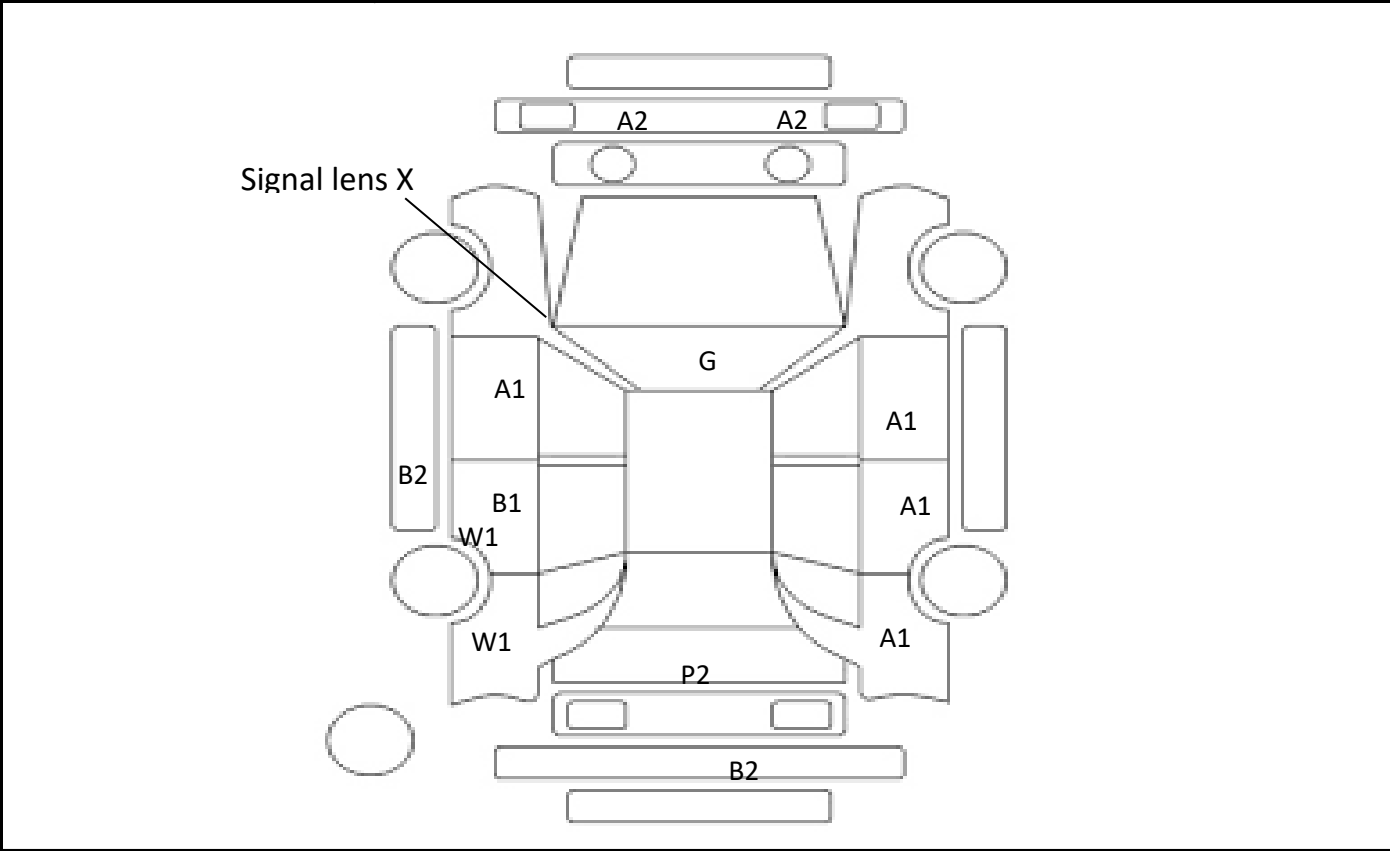

Car Number	Chassis Number
G02-B35	ZVW41-3083154

(Remark)