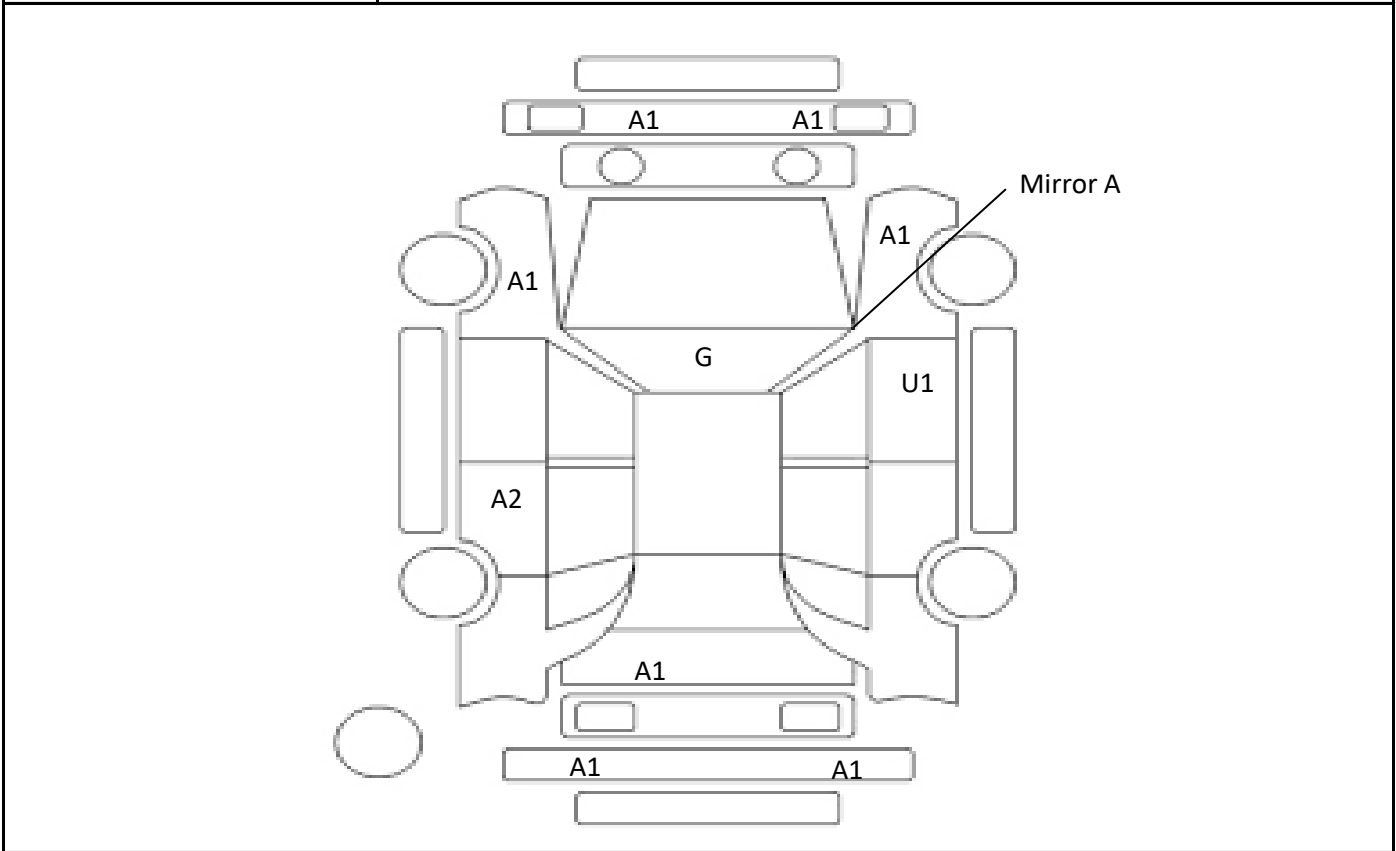

DATE
2025/1/22

Car Number	Chassis Number
G02-A58	ZVW55-8055158

(Remark)
Peeling steering wheel / Navigation password is locked

A(Scratch) U(Dent) S(Rust) W(Uneven paint) X(Crack) C(Corrode) P(Paint Faded)
 XX(Replacement) X(Replacement requires) G(Stone chip in the glass) Scale: 1 < 2 < 3 < 4