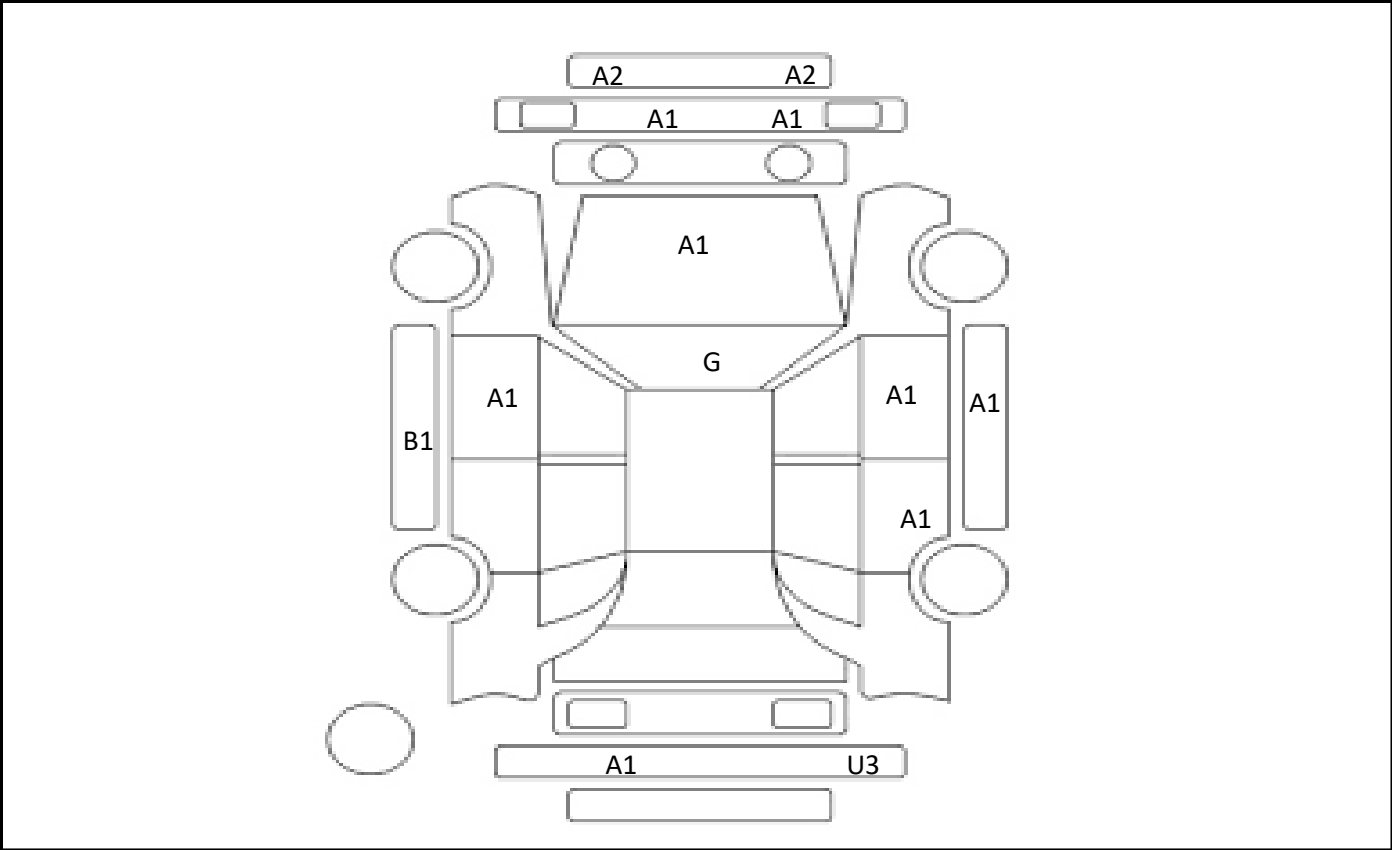

Car Number	Chassis Number
G01-C43	ZWE10-0287540

(Remark)

A(Scratch)    U(Dent)    S(Rust)    W(Uneven paint)    X(Crack)    C(Corrode)    P(Paint Faded)  
 XX(Replacement)    X(Replacement requires)    G(Stone chip in the glass)    Scale: 1 < 2 < 3 < 4