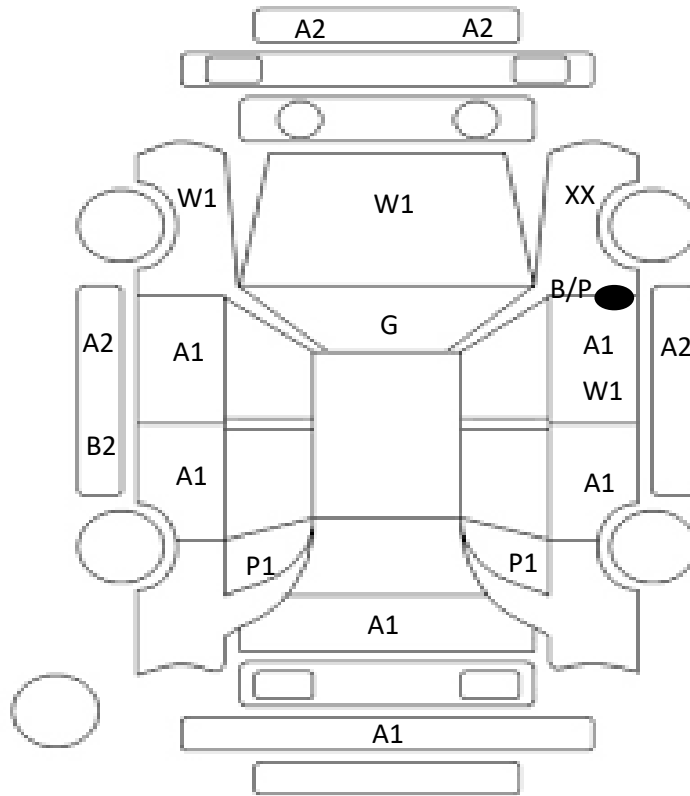

Car Number	Chassis Number
G01-C06	ZVW55-8033582

(Remark) Front pillar W

A(Scratch) U(Dent) S(Rust) W(Uneven paint) X(Crack) C(Corrode) P(Paint Faded)
 XX(Replacement) X(Replacement requires) G(Stone chip in the glass) Scale: 1 < 2 < 3 < 4