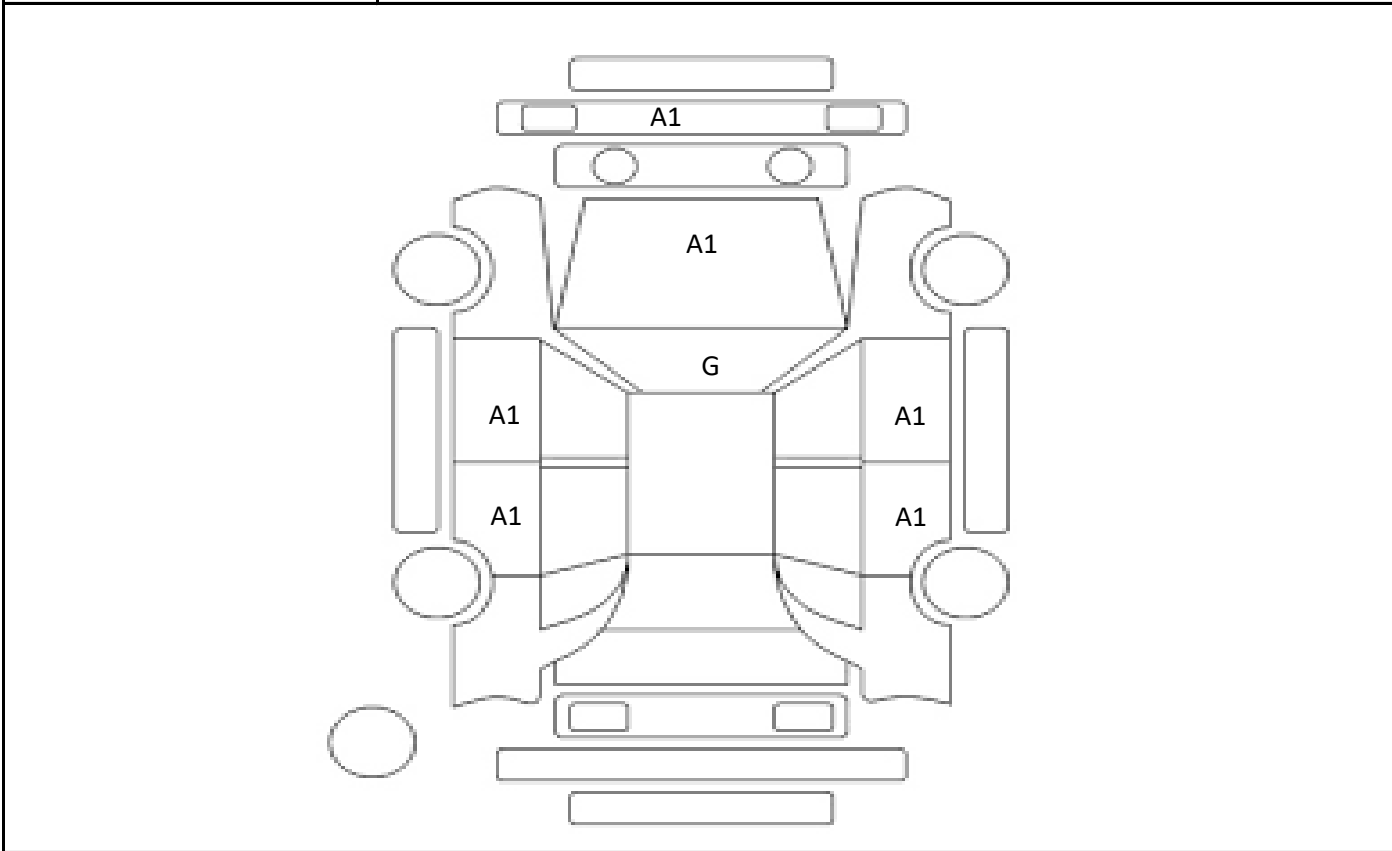

Car Number	Chassis Number
G00-C45	ZWA10-2081994

(Remark)  
Right side power mirror angle change change

A(Scratch)    U(Dent)    S(Rust)    W(Uneven paint)    X(Crack)    C(Corrode)    P(Paint Faded)  
 XX(Replacement)    X(Replacement requires)    G(Stone chip in the glass)    Scale: 1 < 2 < 3 < 4