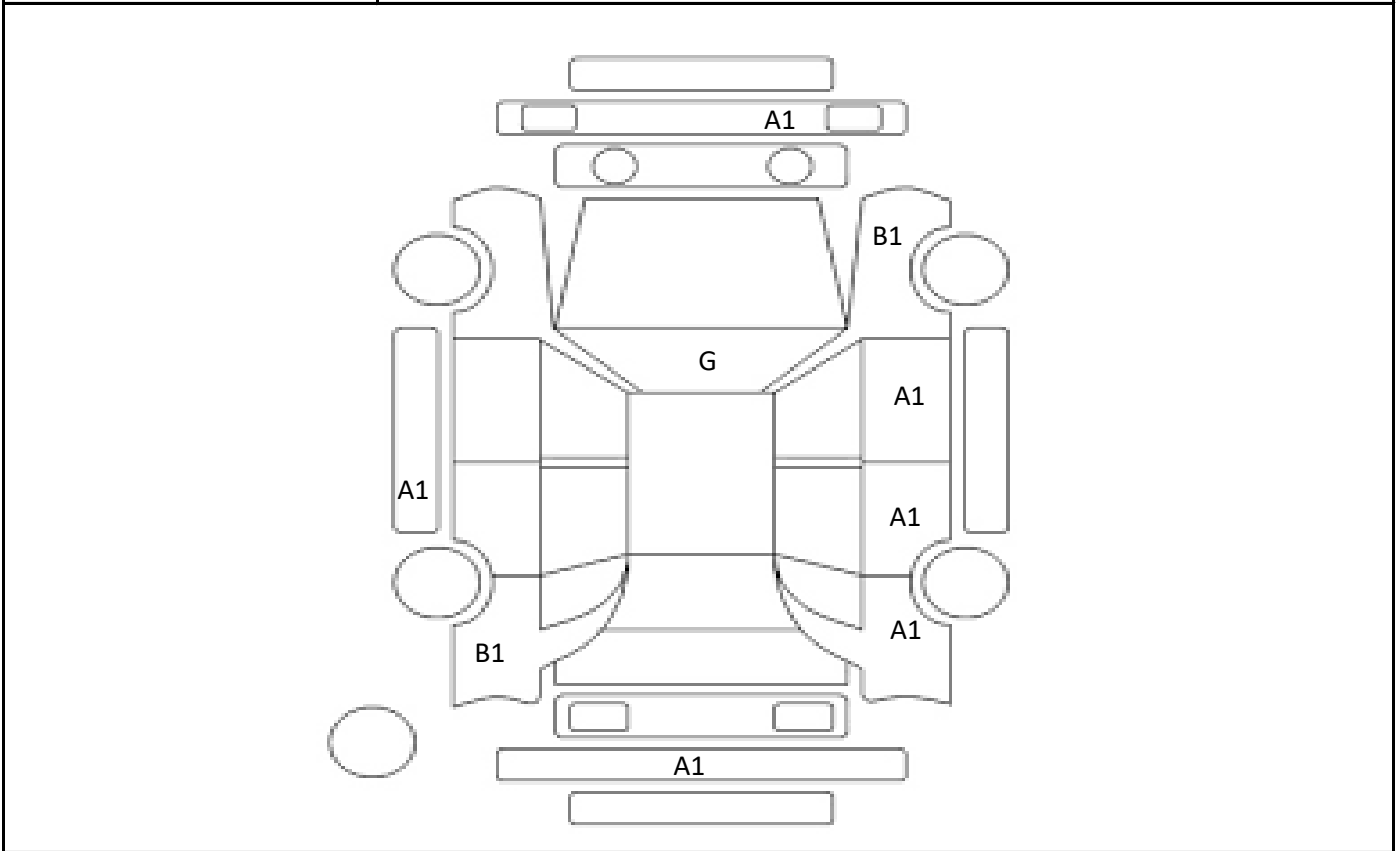

Car Number	Chassis Number
G00-B94	NZE161-7009029

(Remark)

A(Scratch) U(Dent) S(Rust) W(Uneven paint) X(Crack) C(Corrode) P(Paint Faded)
 XX(Replacement) X(Replacement requires) G(Stone chip in the glass) Scale: 1 < 2 < 3 < 4