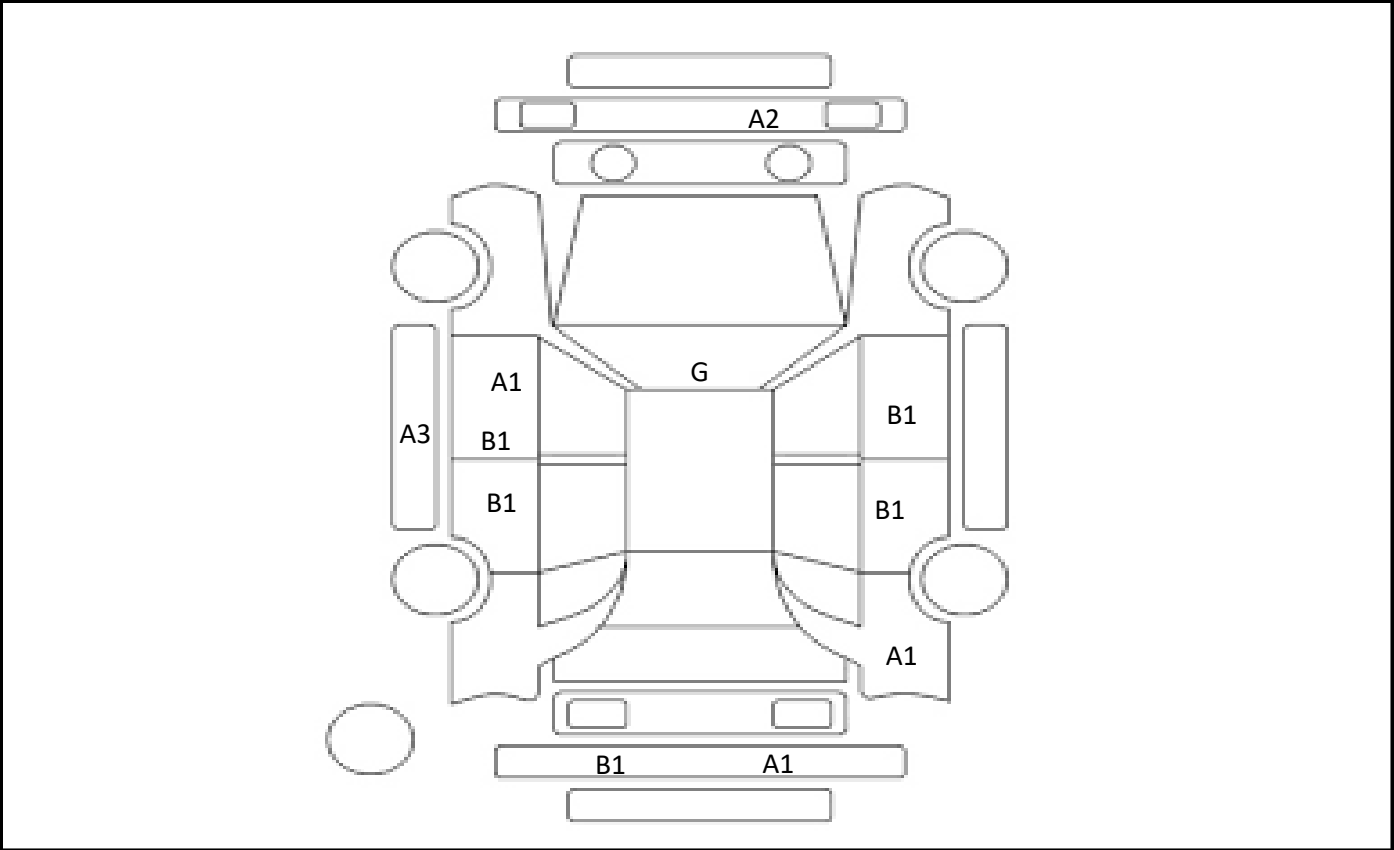

DATE
2025/2/4

Car Number	Chassis Number
G00-A94	ZVW51-8016624

(Remark)
ITS©

A(Scratch) U(Dent) S(Rust) W(Uneven paint) X(Crack) C(Corrode) P(Paint Faded)
 XX(Replacement) X(Replacement requires) G(Stone chip in the glass) Scale: 1 < 2 < 3 < 4