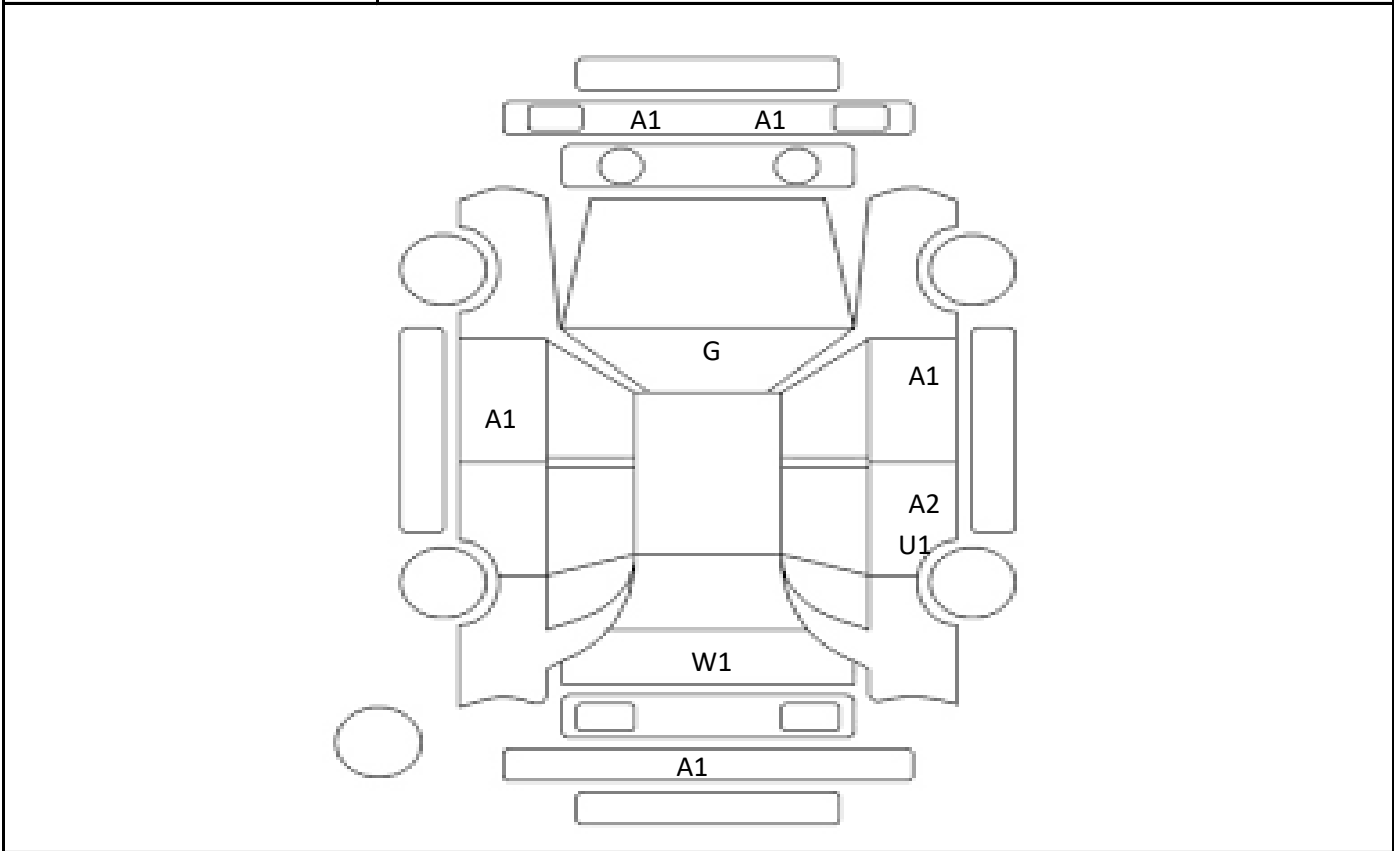

DATE
2025/1/14

Car Number	Chassis Number
G00-A33	ZVW41-0059473

(Remark)

A(Scratch)    U(Dent)    S(Rust)    W(Uneven paint)    X(Crack)    C(Corrode)    P(Paint Faded)  
 XX(Replacement)    X(Replacement requires)    G(Stone chip in the glass)    Scale: 1 < 2 < 3 < 4