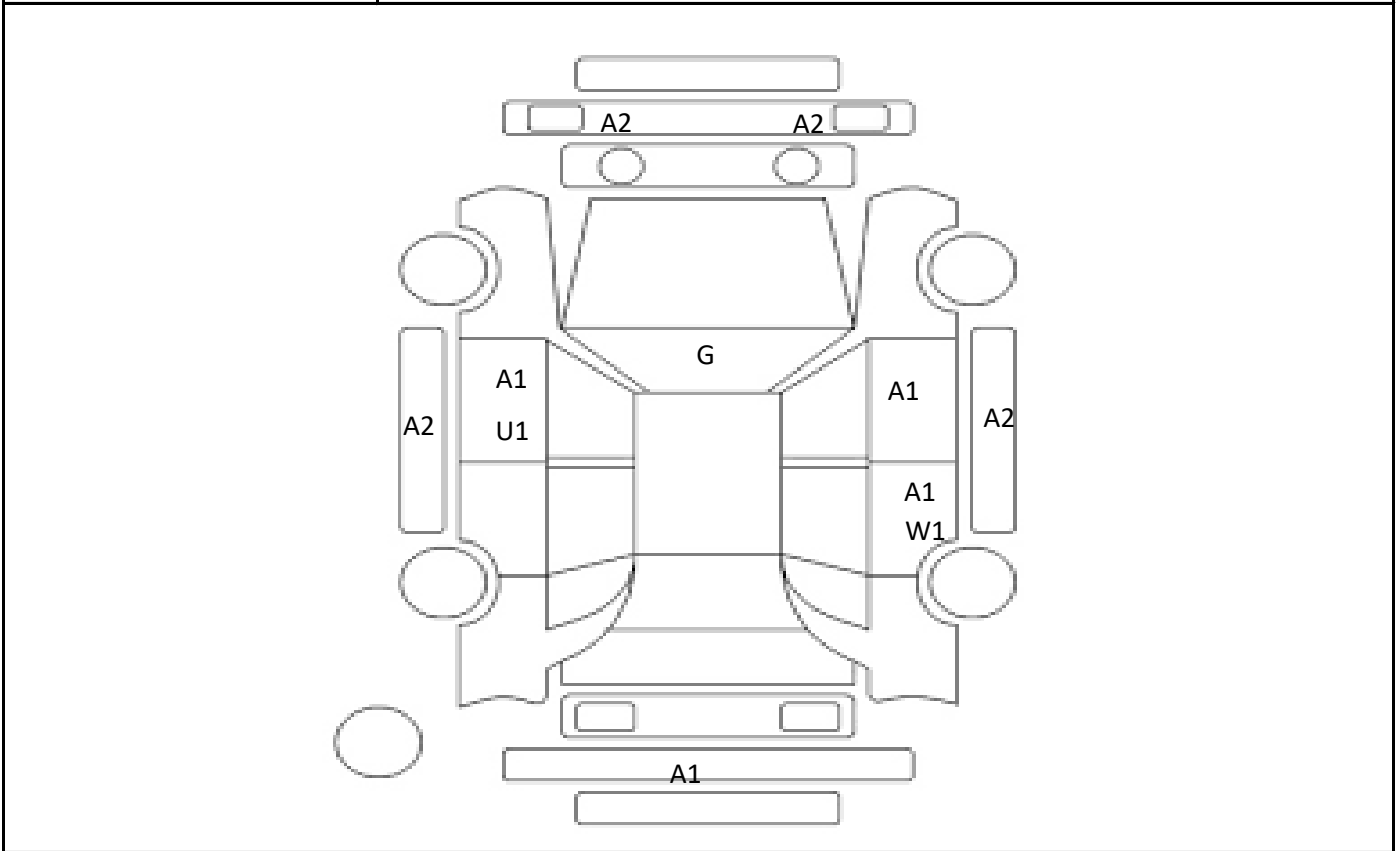

Car Number	Chassis Number
F29-L79	ZVW51-8043621

(Remark)
 ITS◎

A(Scratch) U(Dent) S(Rust) W(Uneven paint) X(Crack) C(Corrode) P(Paint Faded)
 XX(Replacement) X(Replacement requires) G(Stone chip in the glass) Scale: 1 < 2 < 3 < 4