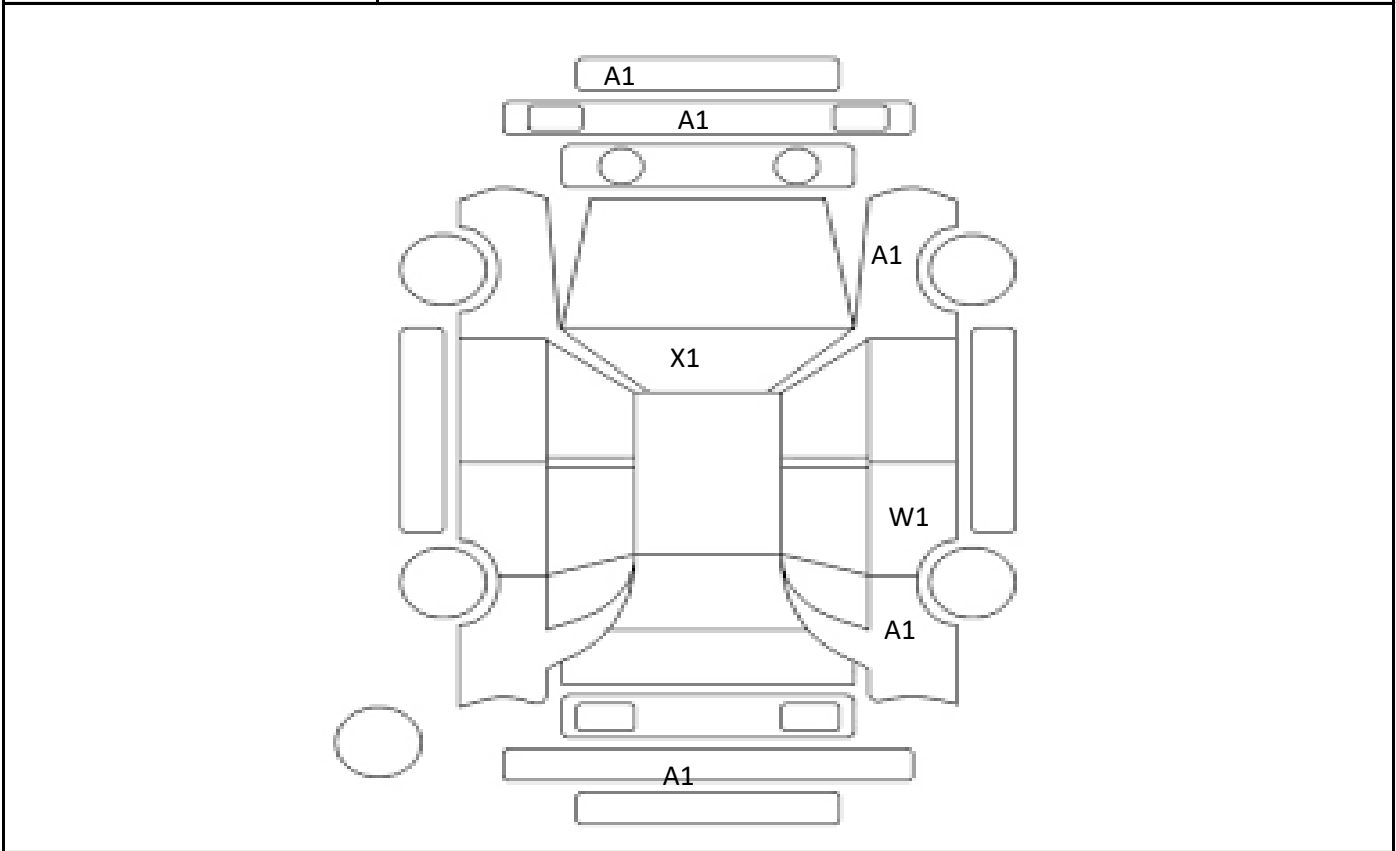

Car Number	Chassis Number
F29-L76	ZSU65-0018405

(Remark)

A(Scratch)    U(Dent)    S(Rust)    W(Uneven paint)    X(Crack)    C(Corrode)    P(Paint Faded)

XX(Replacement)    X(Replacement requires)    G(Stone chip in the glass)    Scale: 1 < 2 < 3 < 4