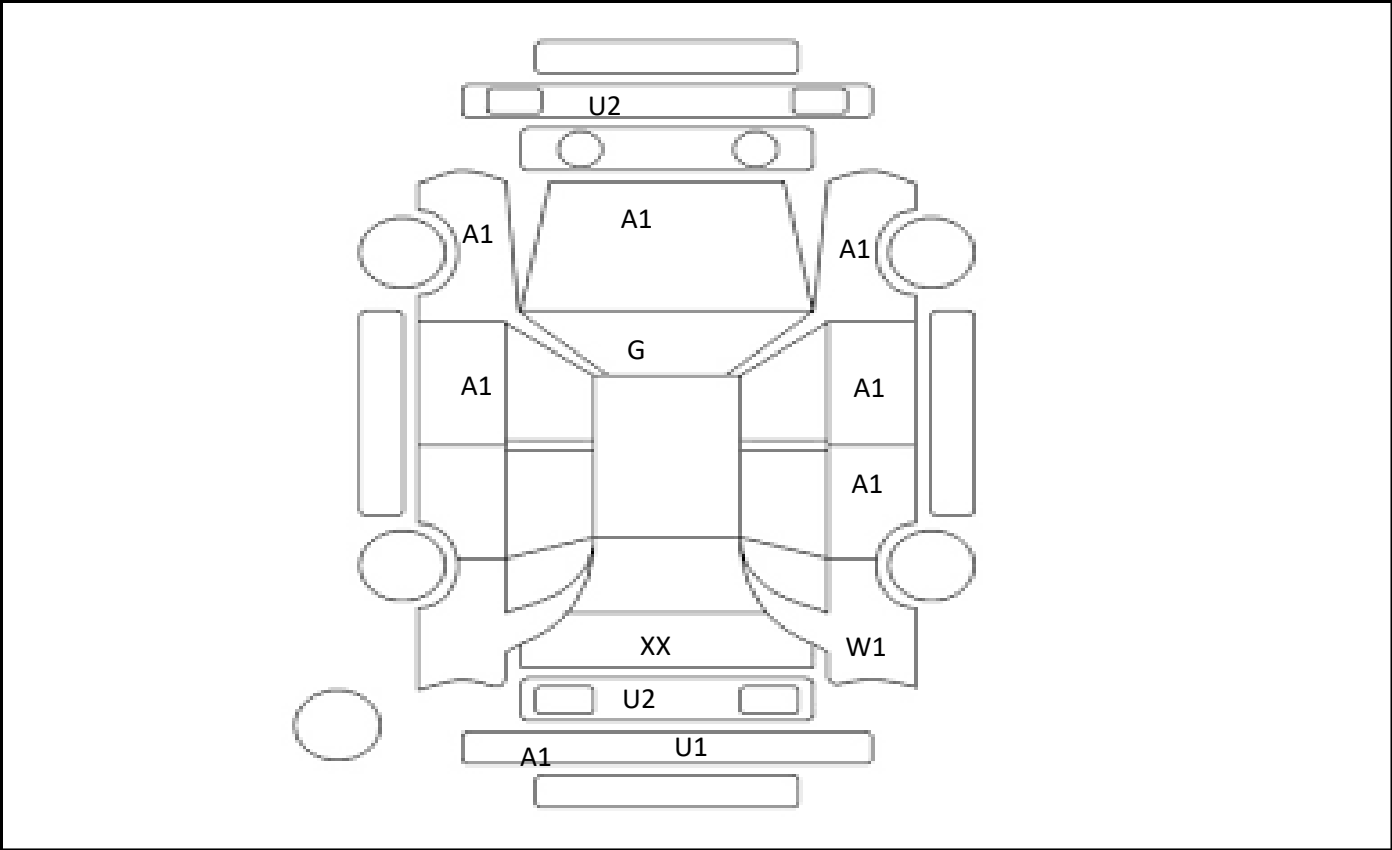

Car Number	Chassis Number
F29-K29	ACA33-5293054

(Remark)

A(Scratch) U(Dent) S(Rust) W(Uneven paint) X(Crack) C(Corrode) P(Paint Faded)
 XX(Replacement) X(Replacement requires) G(Stone chip in the glass) Scale: 1 < 2 < 3 < 4