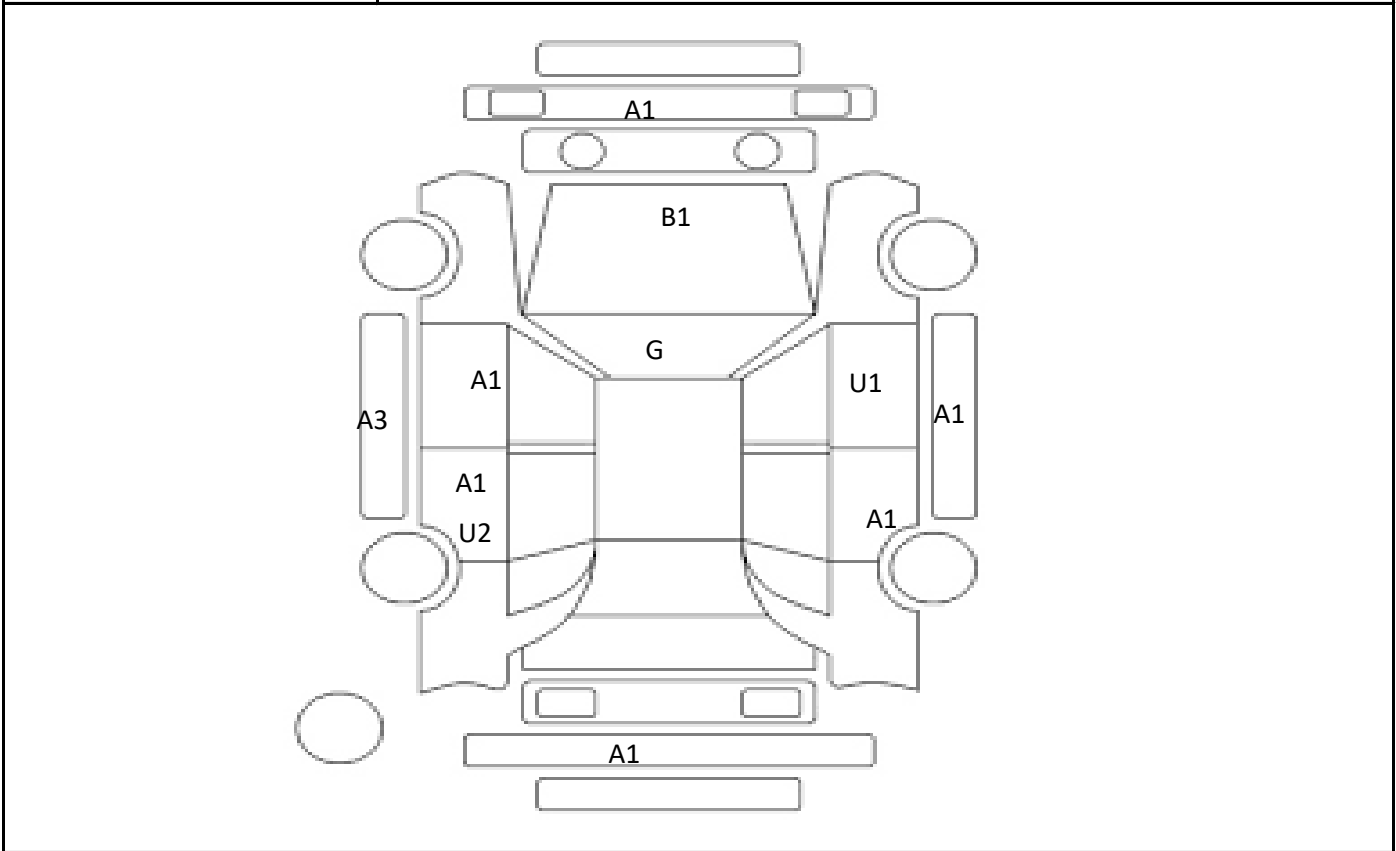

Car Number	Chassis Number
F26-K42	ZVW51-6137059

(Remark)

A(Scratch) U(Dent) S(Rust) W(Uneven paint) X(Crack) C(Corrode) P(Paint Faded)
 XX(Replacement) X(Replacement requires) G(Stone chip in the glass) Scale: 1 < 2 < 3 < 4