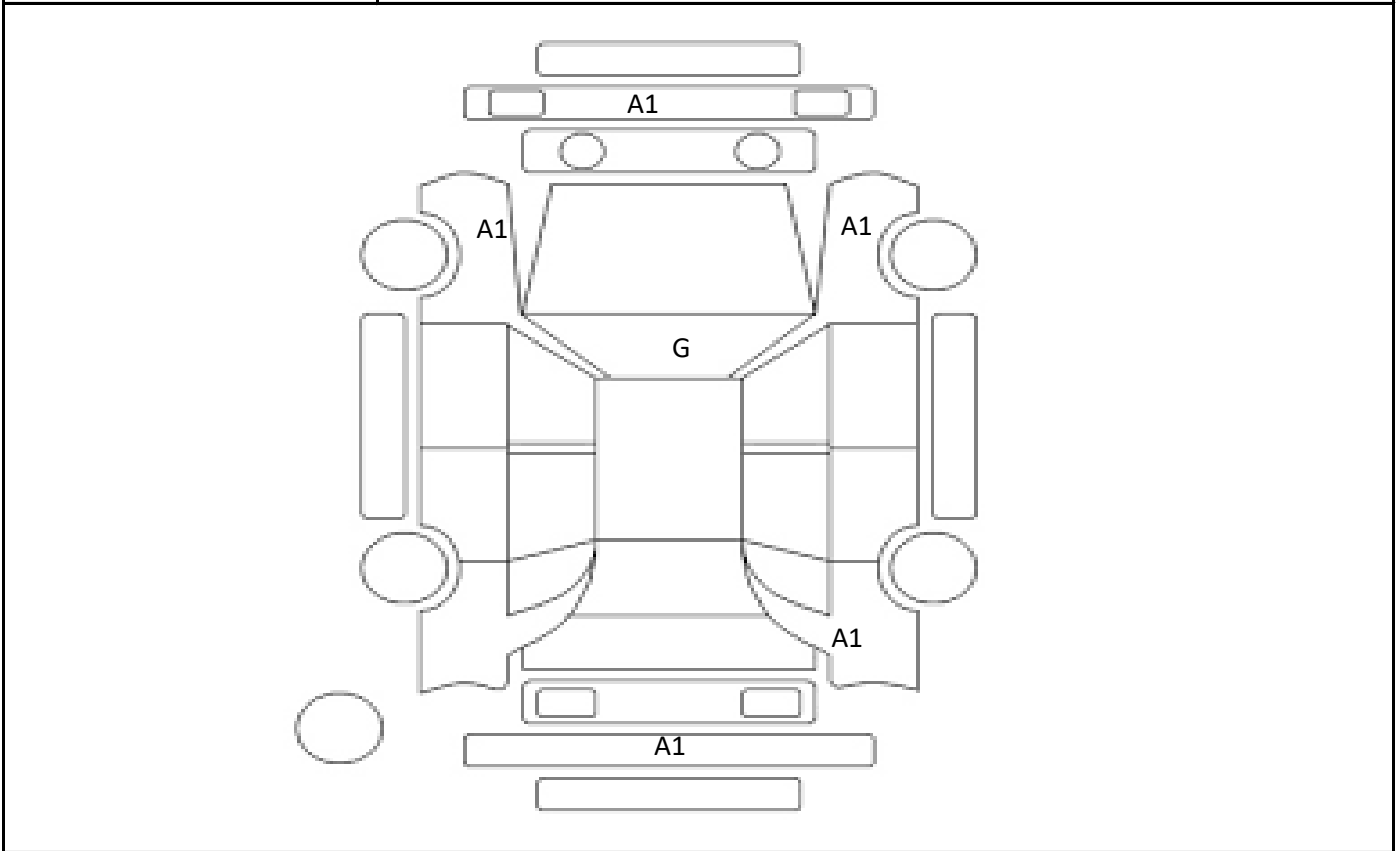

Car Number	Chassis Number
F25-K32	ZSU60-0062073

(Remark)

A(Scratch) U(Dent) S(Rust) W(Uneven paint) X(Crack) C(Corrode) P(Paint Faded)
 XX(Replacement) X(Replacement requires) G(Stone chip in the glass) Scale: 1 < 2 < 3 < 4