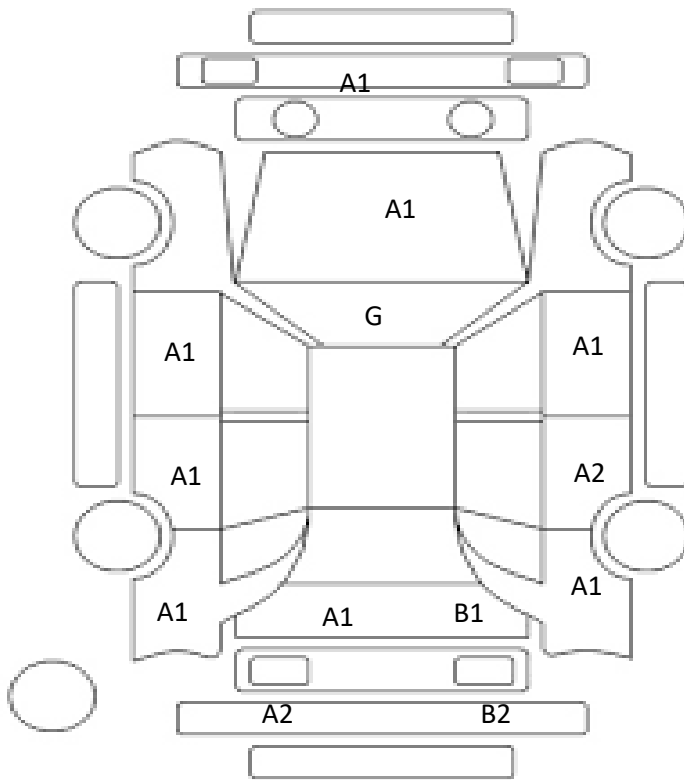

DATE
2024/11/2

Car Number	Chassis Number
F25-J90	ZVW30-1972489

(Remark)  
 \*\* Manufacture Year 2017 \*\*  
 Navigation pannel is not working

A(Scratch)    U(Dent)    S(Rust)    W(Uneven paint)    X(Crack)    C(Corrode)    P(Paint Faded)  
 XX(Replacement)    X(Replacement requires)    G(Stone chip in the glass)    Scale: 1 < 2 < 3 < 4