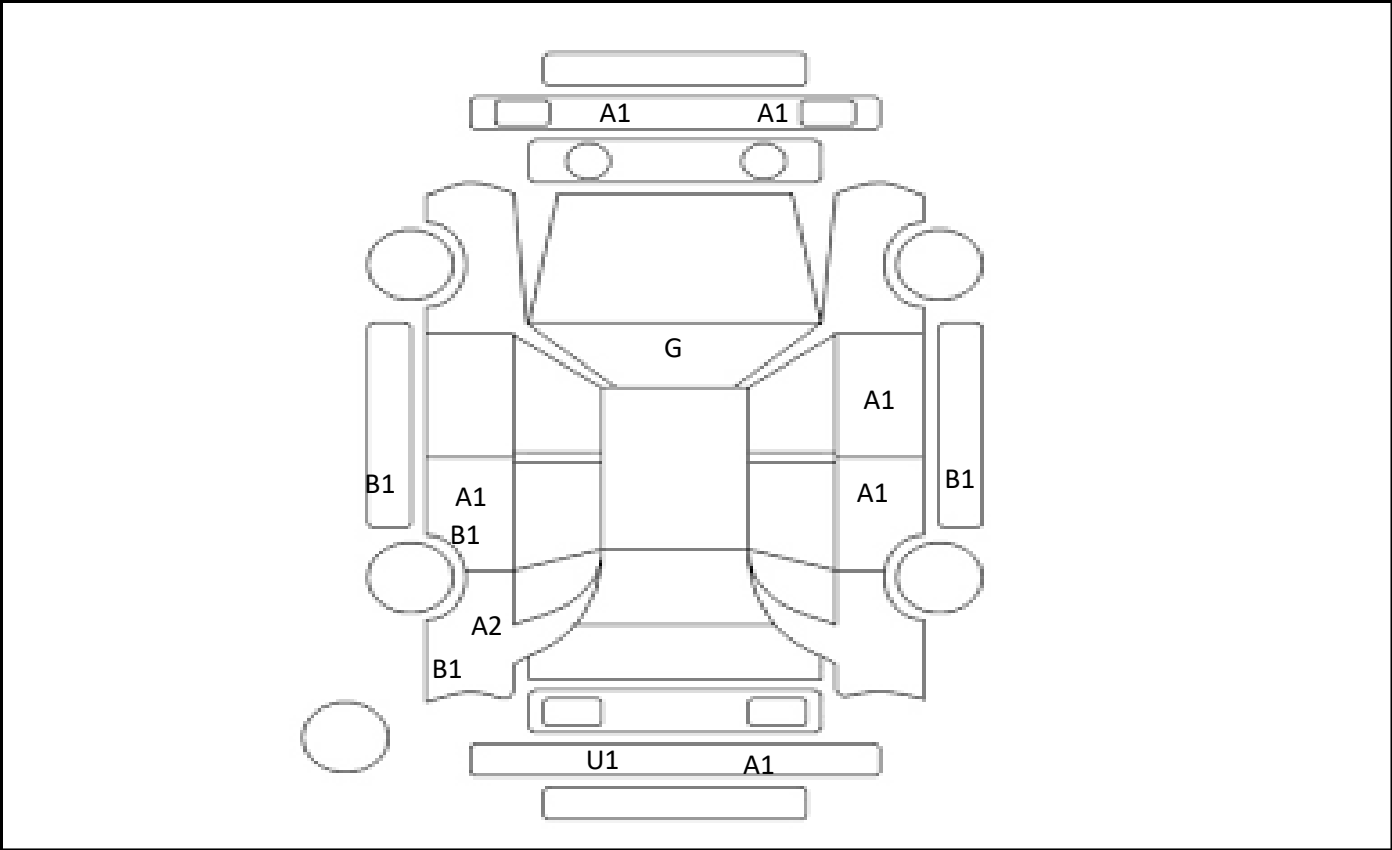

| |
|-----------|
| DATE |
| 2024/9/10 |

| | |
|------------|----------------|
| Car Number | Chassis Number |
| F25-H63 | ZGM10-0001142 |

(Remark)
 Left side power mirror does not work.

A(Scratch) U(Dent) S(Rust) W(Uneven paint) X(Crack) C(Corrode) P(Paint Faded)
 XX(Replacement) X(Replacement requires) G(Stone chip in the glass) Scale: 1 < 2 < 3 < 4