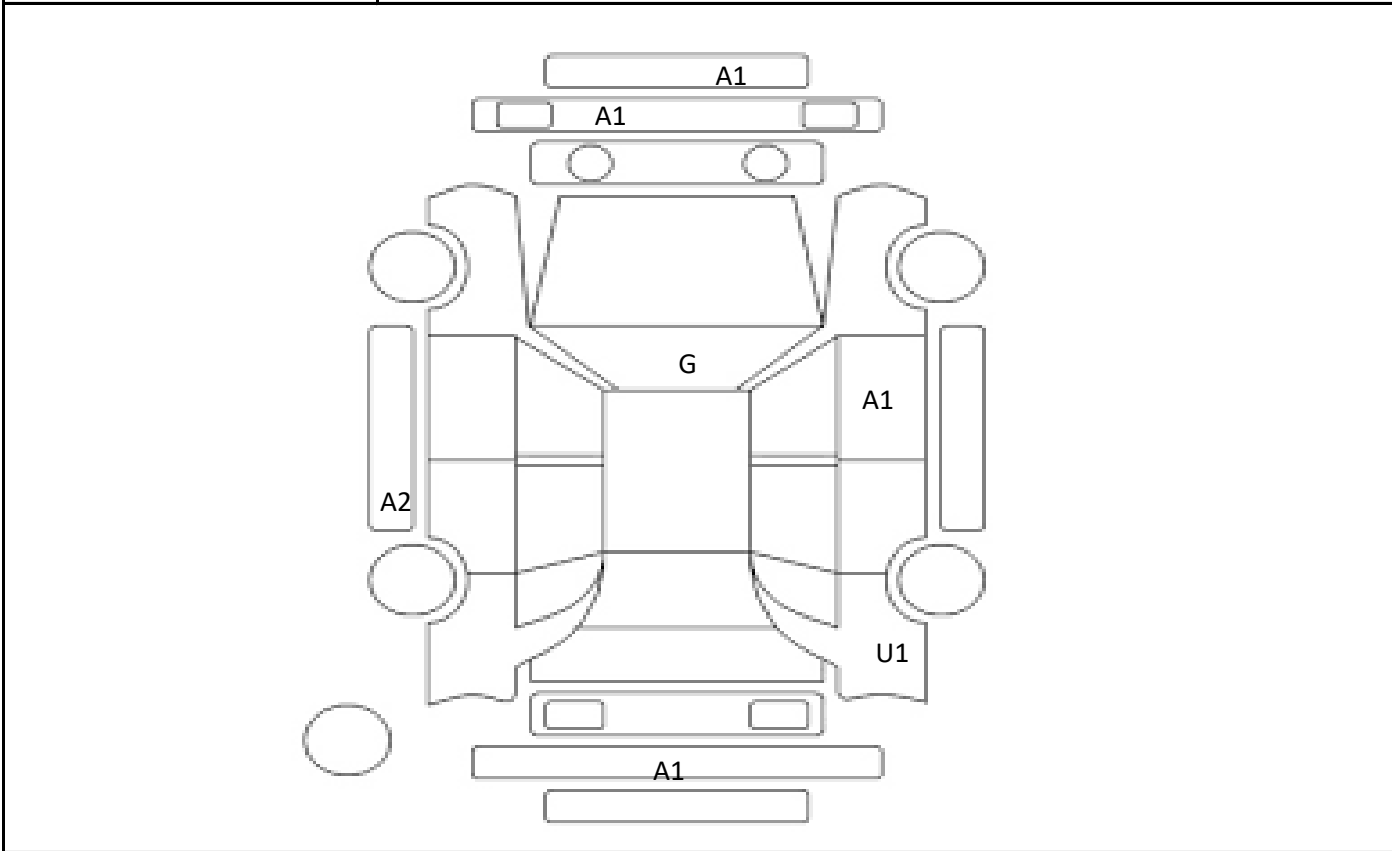

DATE
2024/9/20

Car Number	Chassis Number
F25-H58	AVU65-0045843

(Remark)

A(Scratch)    U(Dent)    S(Rust)    W(Uneven paint)    X(Crack)    C(Corrode)    P(Paint Faded)  
 XX(Replacement)    X(Replacement requires)    G(Stone chip in the glass)    Scale: 1 < 2 < 3 < 4