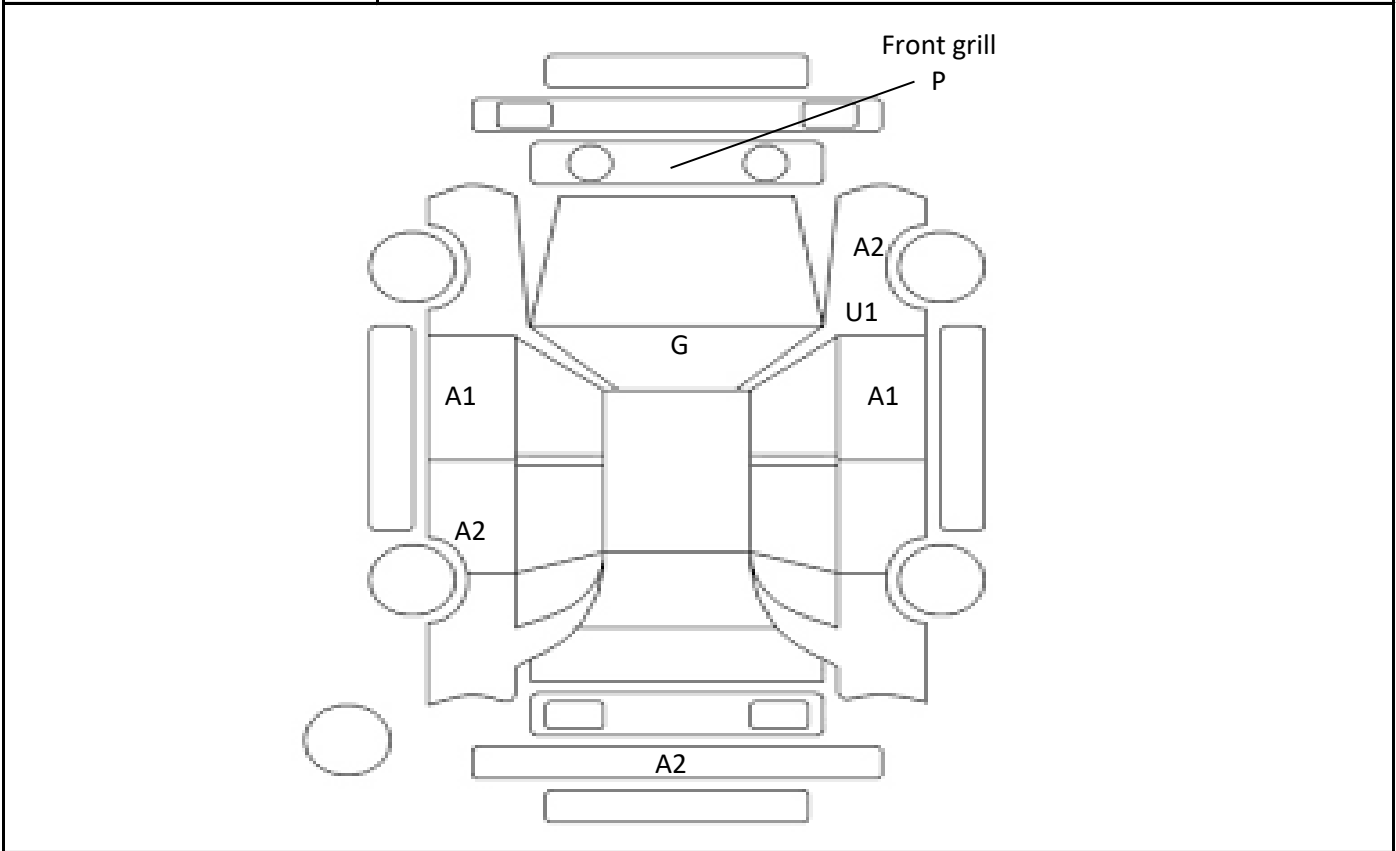

Car Number	Chassis Number
F25-G75	ZSU60-0127428

(Remark)

A(Scratch)    U(Dent)    S(Rust)    W(Uneven paint)    X(Crack)    C(Corrode)    P(Paint Faded)  
 XX(Replacement)    X(Replacement requires)    G(Stone chip in the glass)    Scale: 1 < 2 < 3 < 4