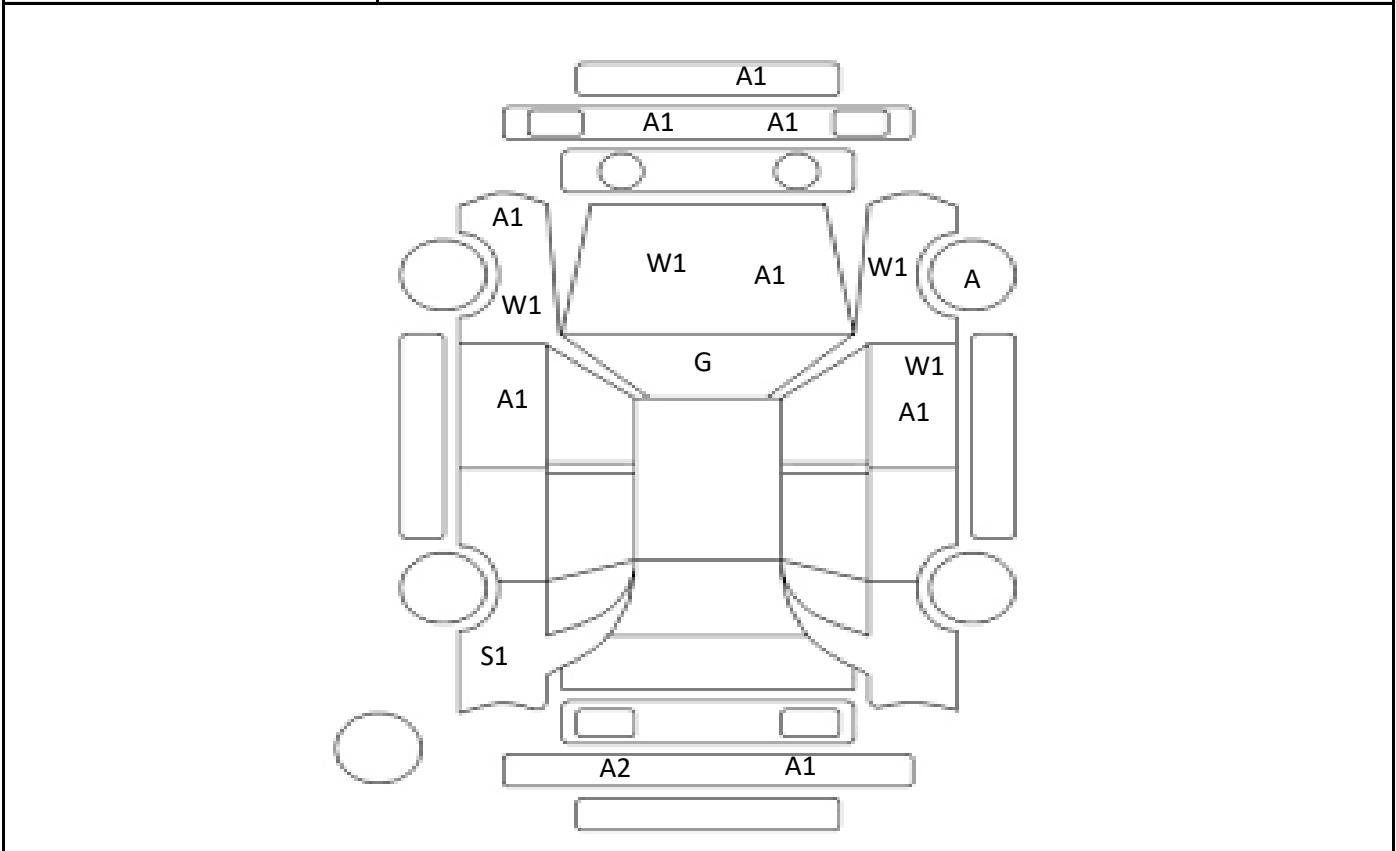

Car Number	Chassis Number
F24-L45	ZSU60-0052348

(Remark)  
Peeling steering wheel

A(Scratch)    U(Dent)    S(Rust)    W(Uneven paint)    X(Crack)    C(Corrode)    P(Paint Faded)  
 XX(Replacement)    X(Replacement requires)    G(Stone chip in the glass)    Scale: 1 < 2 < 3 < 4