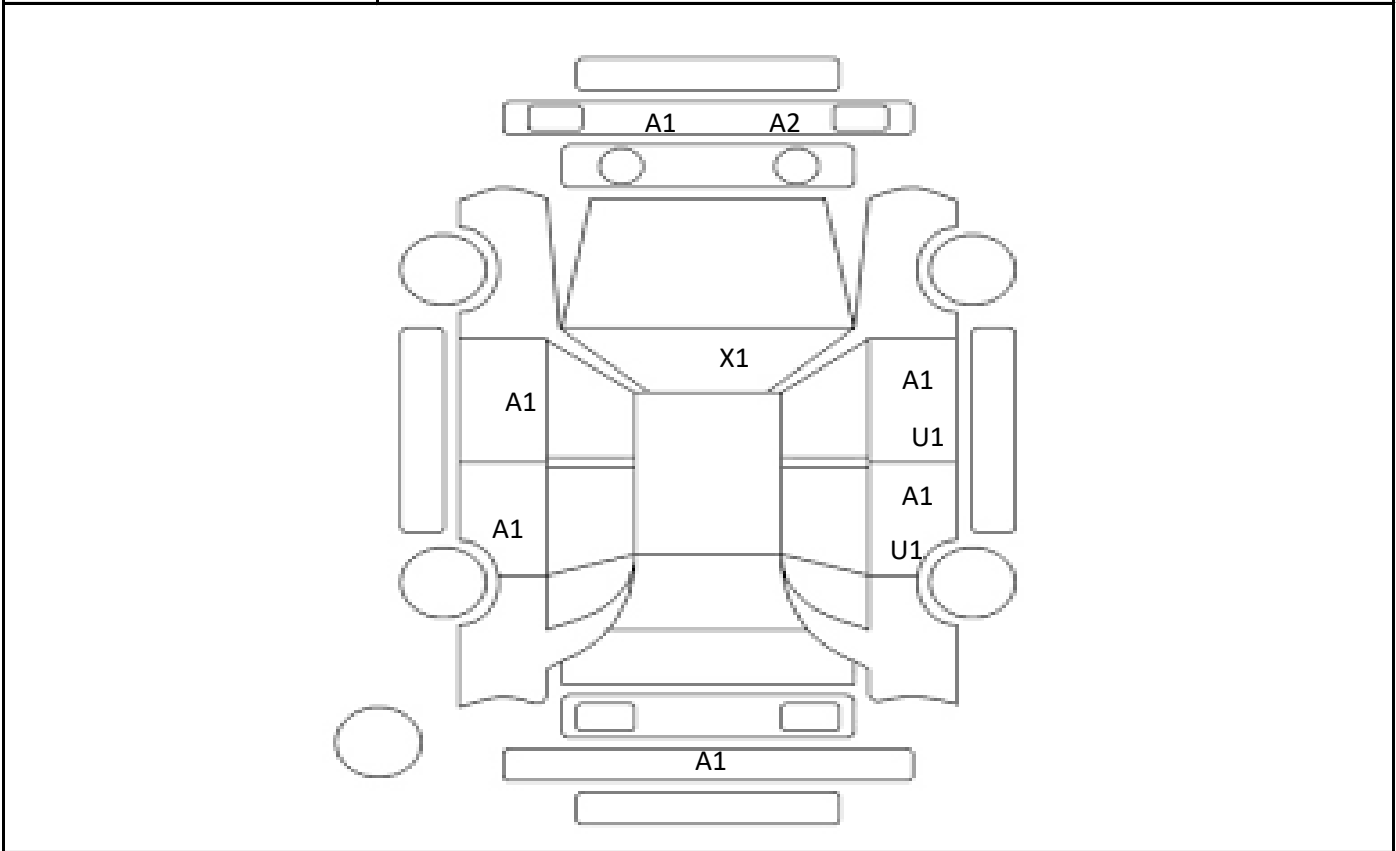

Car Number	Chassis Number
F24-L12	ZVW51-6134594

(Remark)

A(Scratch) U(Dent) S(Rust) W(Uneven paint) X(Crack) C(Corrode) P(Paint Faded)
 XX(Replacement) X(Replacement requires) G(Stone chip in the glass) Scale: 1 < 2 < 3 < 4