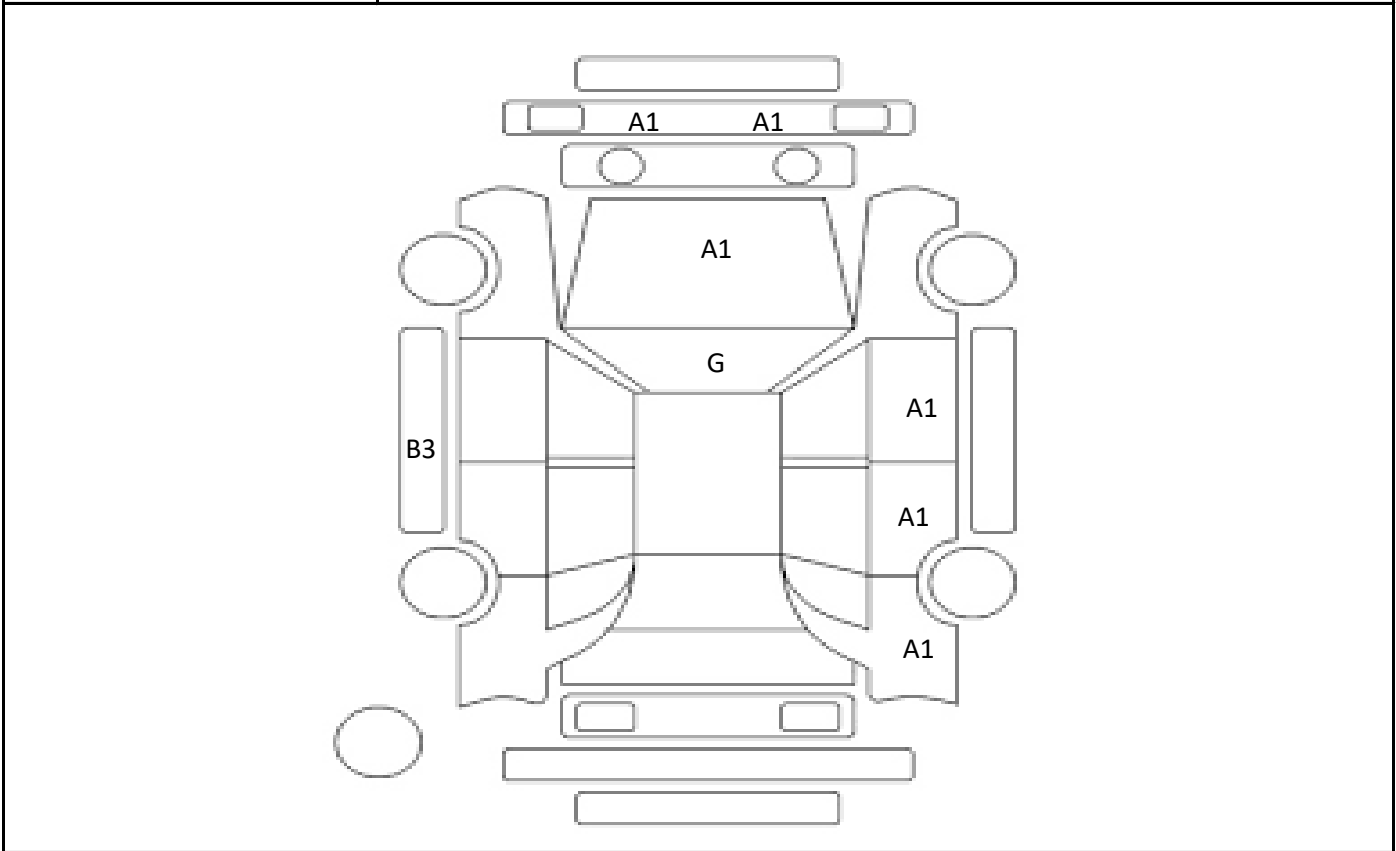

DATE
2025/1/18

Car Number	Chassis Number
F24-L08	NHP10-6851483

(Remark)  
Colour faded on the steering wheel

A(Scratch)    U(Dent)    S(Rust)    W(Uneven paint)    X(Crack)    C(Corrode)    P(Paint Faded)  
 XX(Replacement)    X(Replacement requires)    G(Stone chip in the glass)    Scale: 1 < 2 < 3 < 4