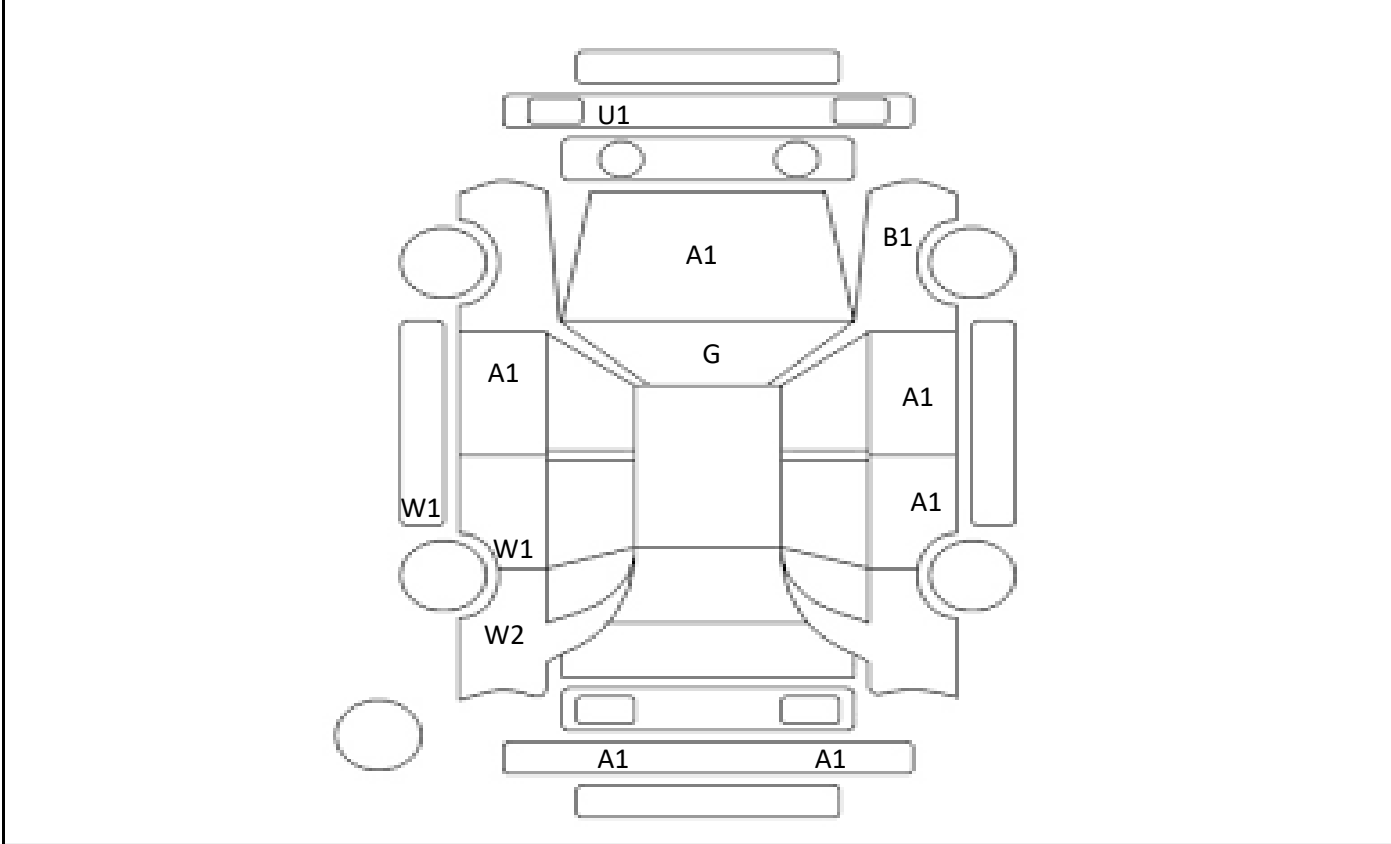

Car Number	Chassis Number
F24-L06	ZVW51-6115380

(Remark)

A(Scratch) U(Dent) S(Rust) W(Uneven paint) X(Crack) C(Corrode) P(Paint Faded)

XX(Replacement) X(Replacement requires) G(Stone chip in the glass) Scale: 1 < 2 < 3 < 4